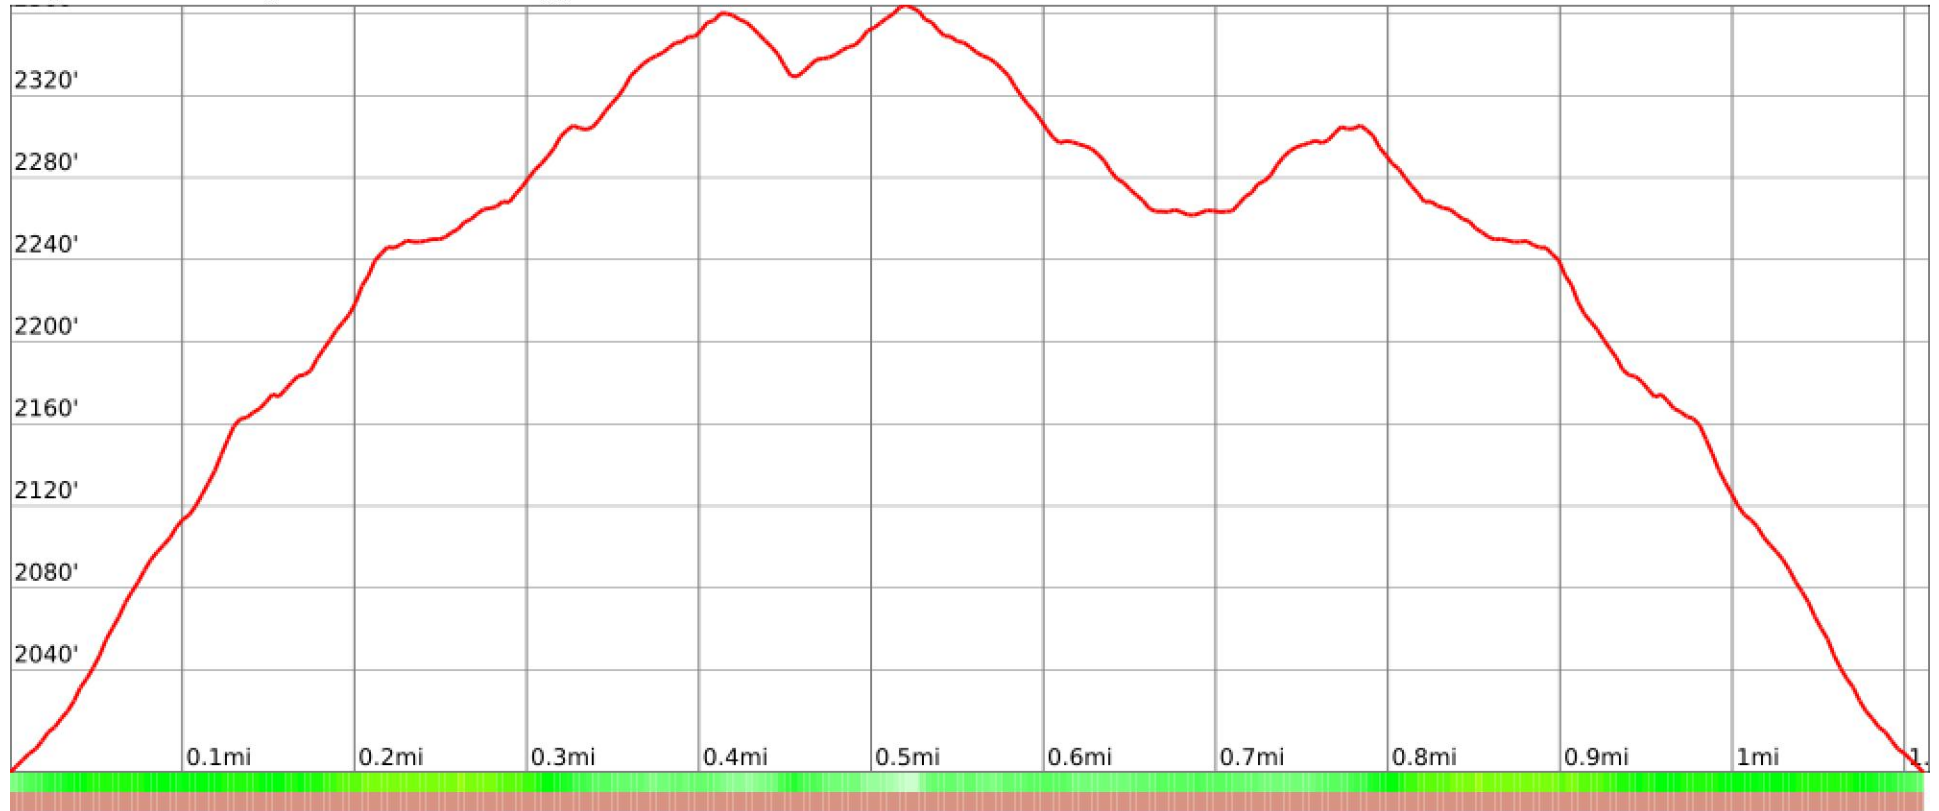

Black Mountain Viewpoint

range 1988' to 2362' gain 459' loss 459' exaggeration 6.3x

Slope Angle (top), Land Cover (middle), Tree Cover (bottom)

Min 1990'
Avg 2228'
Max 2364'
Delta 374'

Min 4°
Avg 17°
Max 25°

Land Cover

Developed 100%