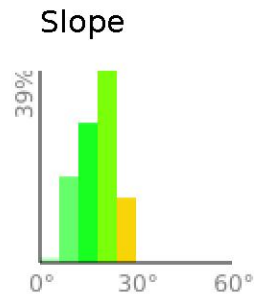

Black Mountain Viewpoint

range 1988' to 2362' gain 459' loss 459' exaggeration 6.3x

Slope Angle (top), Land Cover (middle), Tree Cover (bottom)

Min 1990'
Avg 2228'
Max 2364'
Delta 374'

Min 4°
Avg 17°
Max 25°