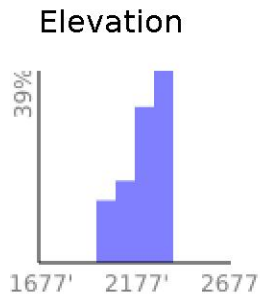

Black Mountain Viewpoint

range 1988' to 2362' gain 459' loss 459' exaggeration 6.3x

Slope Angle (top), Land Cover (middle), Tree Cover (bottom)

Min 1990'
Avg 2228'
Max 2364'
Delta 374'

Min 4°
Avg 17°
Max 25°

Land Cover

Developed 100%