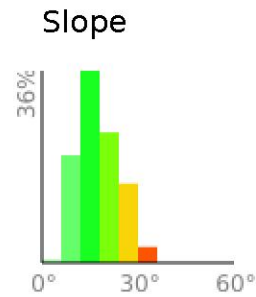

# Kalamalka Lake Coming Round the Mountain

range 1585' to 2287' gain 1119' loss 1115' exaggeration 14.3x

Slope Angle (top), Land Cover (middle), Tree Cover (bottom)

Min 1585'  
Avg 1865'  
Max 2290'  
Delta 704'

Min 5°  
Avg 17°  
Max 33°