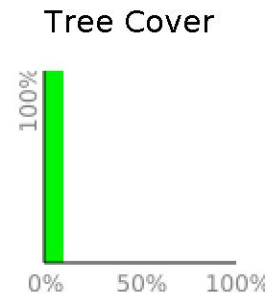

Land Cover

- Grassland 45%
- Forest 31%
- Barren 19%
- Shrub 5%