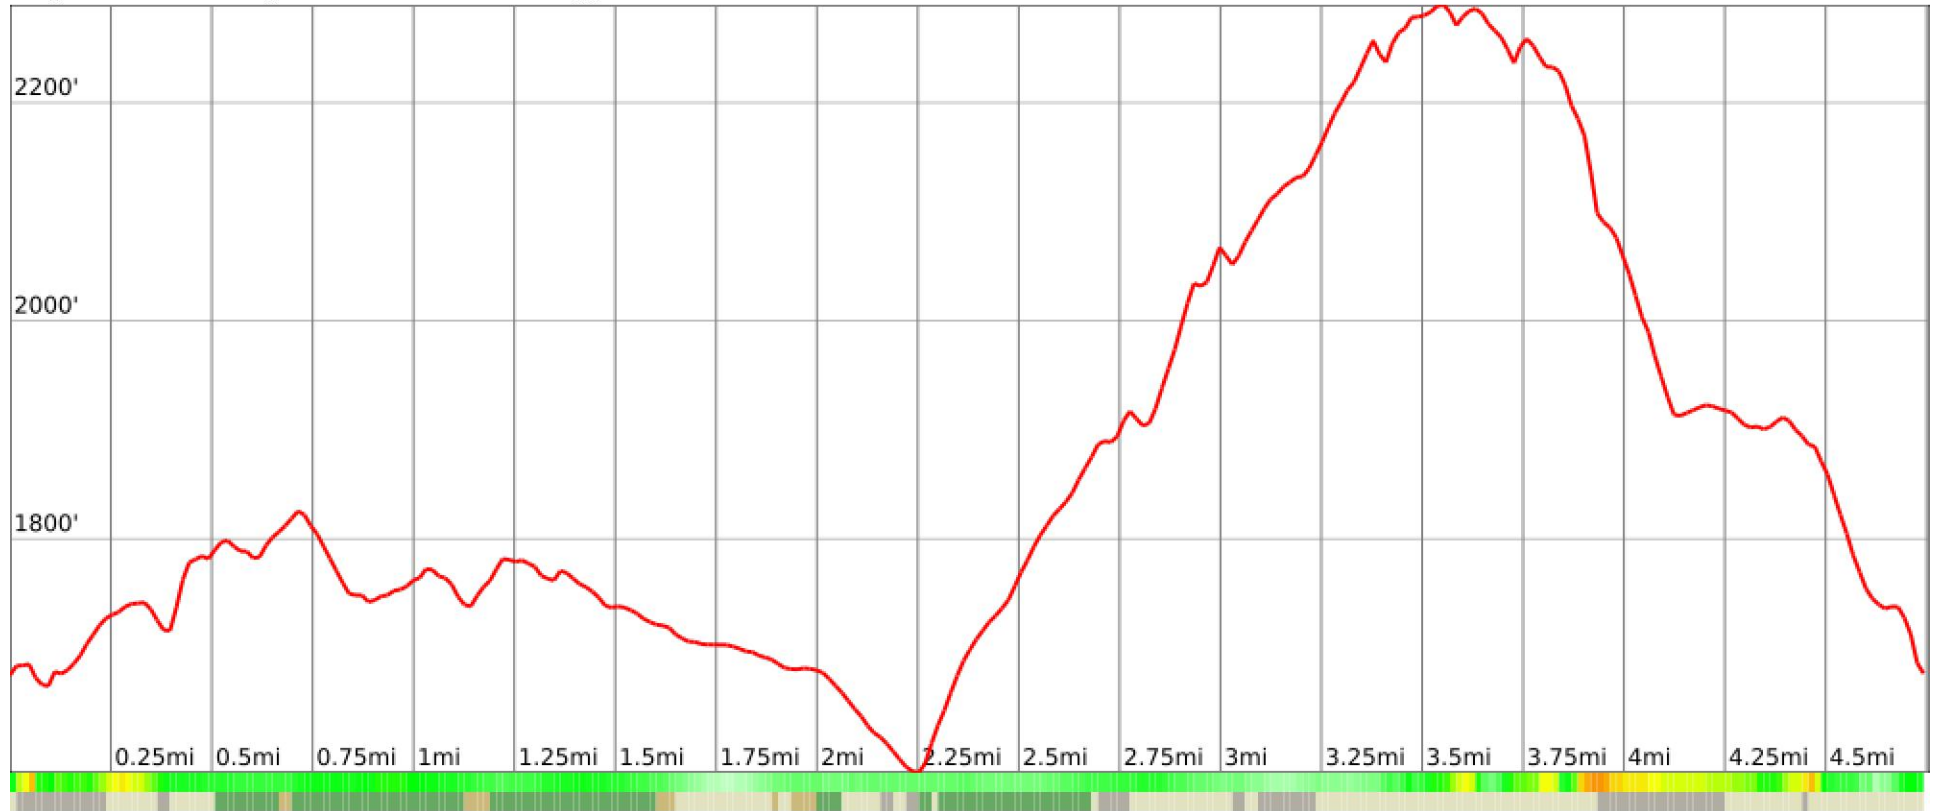

# Kalamalka Lake Coming Round the Mountain

range 1585' to 2287' gain 1119' loss 1115' exaggeration 14.3x

Slope Angle (top), Land Cover (middle), Tree Cover (bottom)

Min 1585'  
Avg 1865'  
Max 2290'  
Delta 704'

Min 5°  
Avg 17°  
Max 33°

### Land Cover

- Grassland 45%
- Forest 31%
- Barren 19%
- Shrub 5%