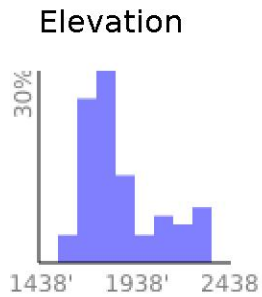

# Kalamalka Lake Coming Round the Mountain

range 1585' to 2287' gain 1119' loss 1115' exaggeration 14.3x

Slope Angle (top), Land Cover (middle), Tree Cover (bottom)

Min 1585'  
Avg 1865'  
Max 2290'  
Delta 704'