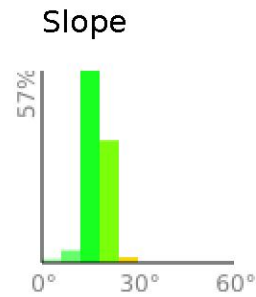

Tower Trail

range 2365' to 2831' gain 466' loss 49' exaggeration 2.5x

Slope Angle (top), Land Cover (middle), Tree Cover (bottom)

Min 2368'
Avg 2615'
Max 2832'
Delta 464'

Min 3°
Avg 17°
Max 25°

Land Cover

- Grassland 45%
- Forest 42%
- Barren 13%