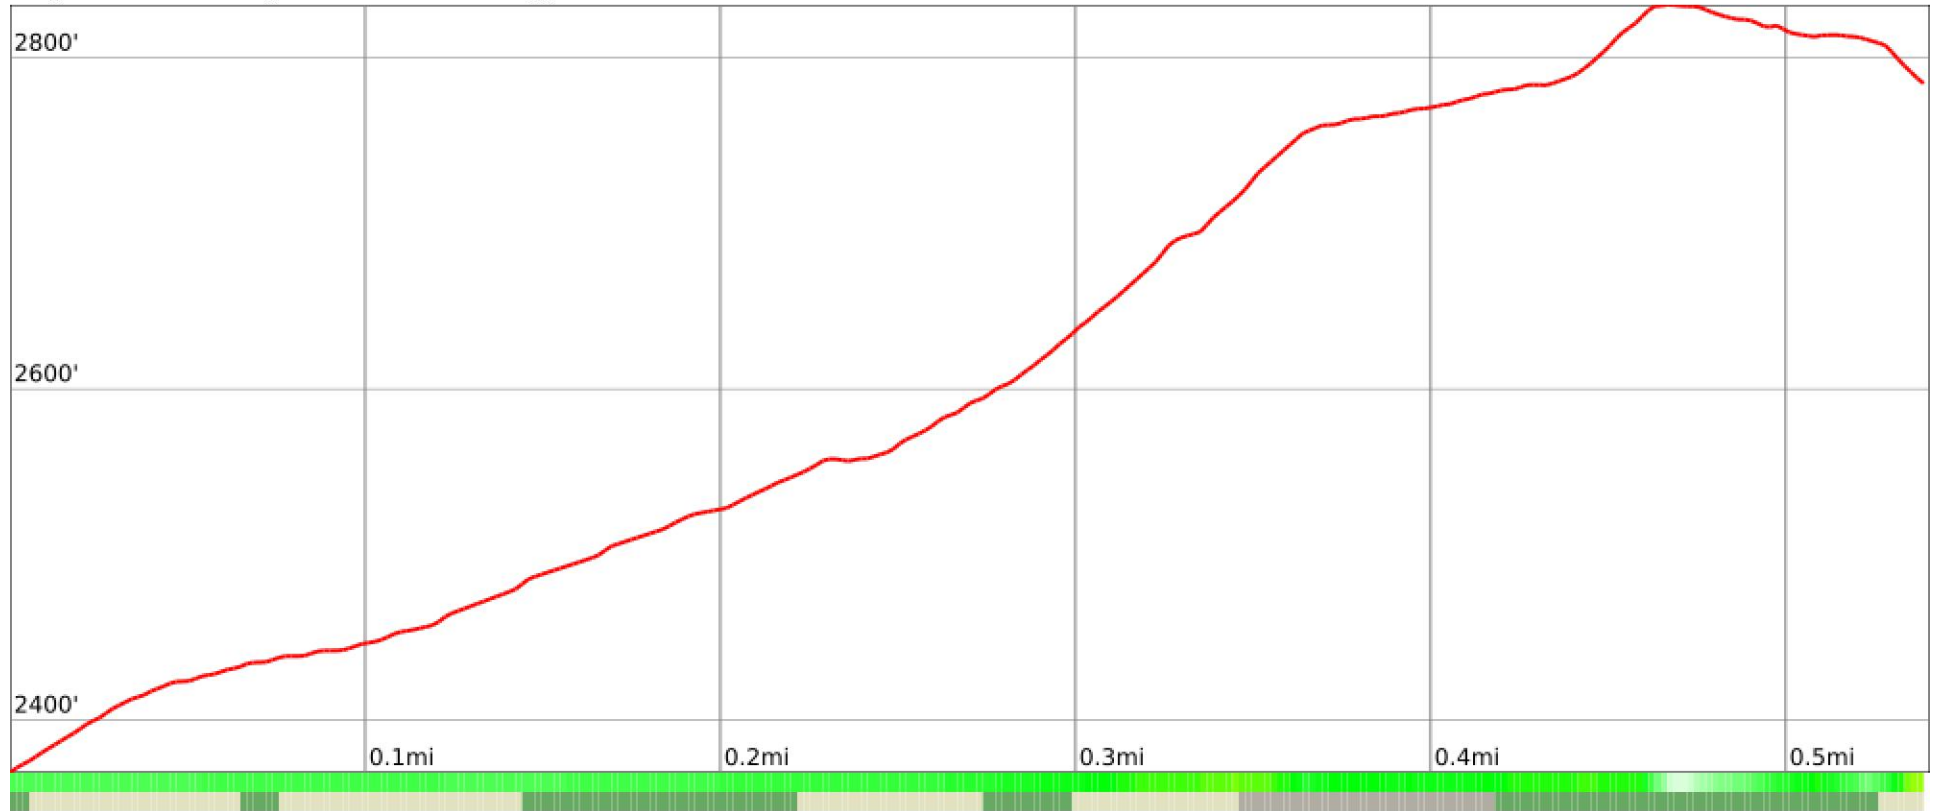

Tower Trail

range 2365' to 2831' gain 466' loss 49' exaggeration 2.5x

Slope Angle (top), Land Cover (middle), Tree Cover (bottom)

Min 2368'
Avg 2615'
Max 2832'
Delta 464'

Min 3°
Avg 17°
Max 25°

Land Cover

- Grassland 45%
- Forest 42%
- Barren 13%