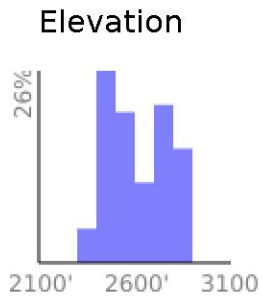

Tower Trail

range 2365' to 2831' gain 466' loss 49' exaggeration 2.5x

Slope Angle (top), Land Cover (middle), Tree Cover (bottom)

Min 2368'
Avg 2615'
Max 2832'
Delta 464'

Min 3°
Avg 17°
Max 25°

Land Cover

- Grassland 45%
- Forest 42%
- Barren 13%