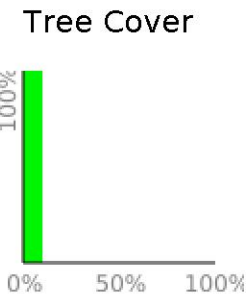

Tower Trail

range 2365' to 2831' gain 466' loss 49' exaggeration 2.5x

Slope Angle (top), Land Cover (middle), Tree Cover (bottom)

Min 2368'
Avg 2615'
Max 2832'
Delta 464'

Min 3°
Avg 17°
Max 25°

Land Cover

- Grassland 45%
- Forest 42%
- Barren 13%