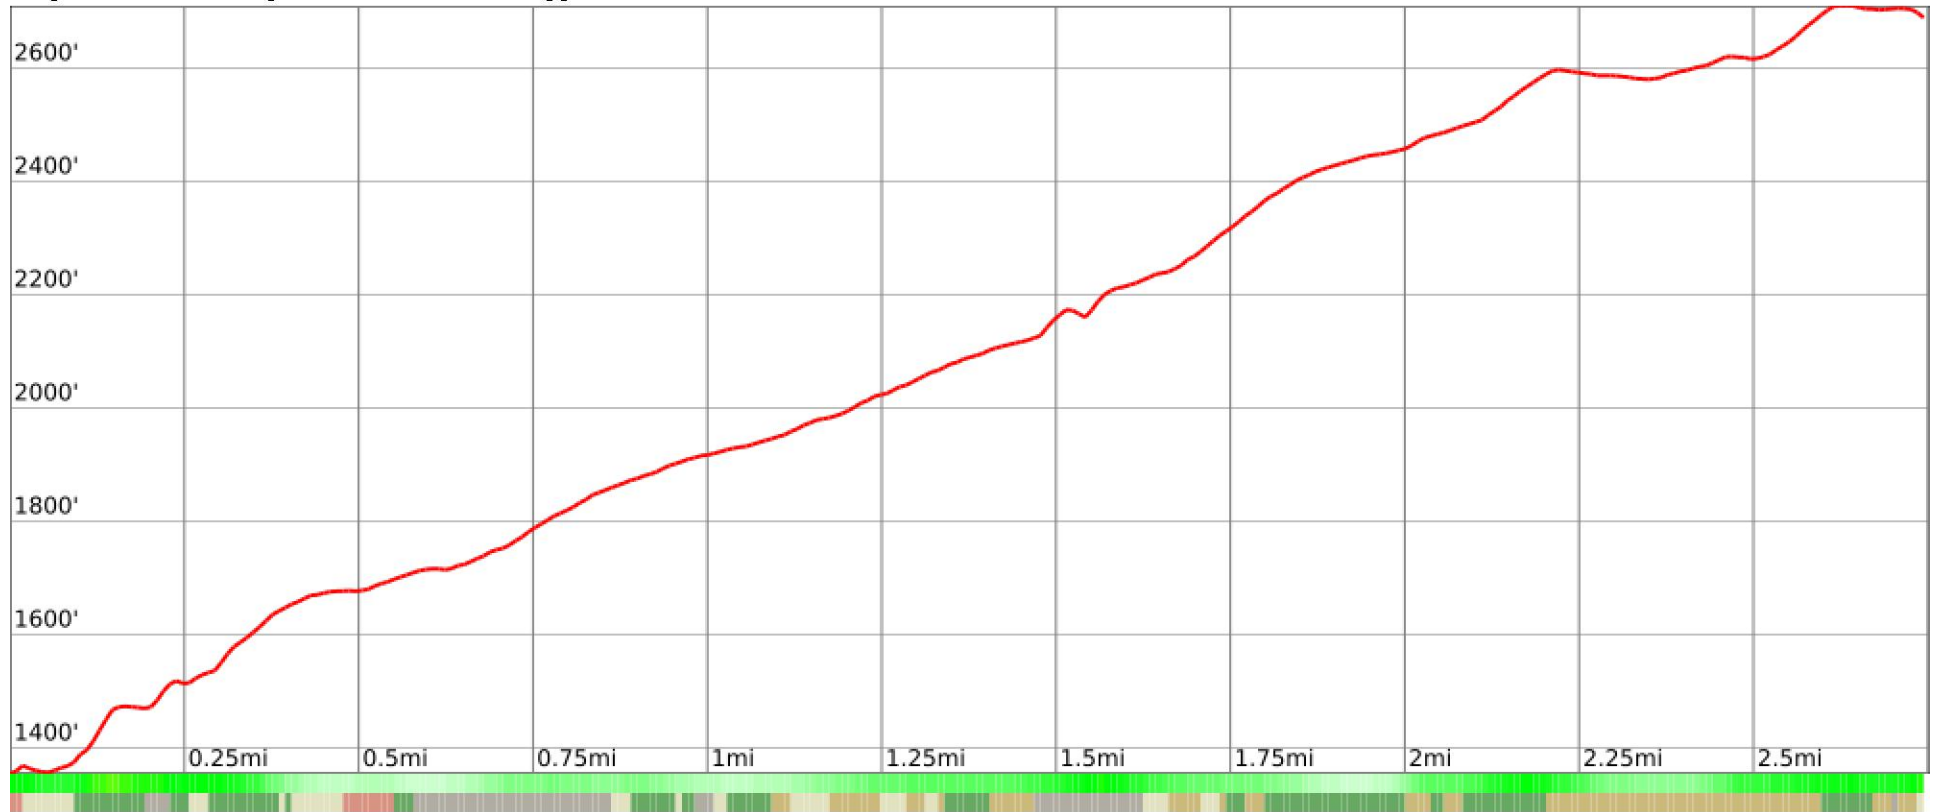

# Summit Trail

range 1352' to 2707' gain 1414' loss 82' exaggeration 4.3x

Slope Angle (top), Land Cover (middle), Tree Cover (bottom)