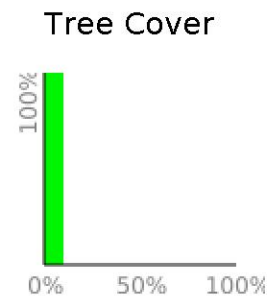

Ridge Line Trail

range 2005' to 2421' gain 423' loss 203' exaggeration 4.7x

Slope Angle (top), Land Cover (middle), Tree Cover (bottom)

Min 2005'
Avg 2257'
Max 2424'
Delta 420'

Min 8°
Avg 17°
Max 23°

Land Cover