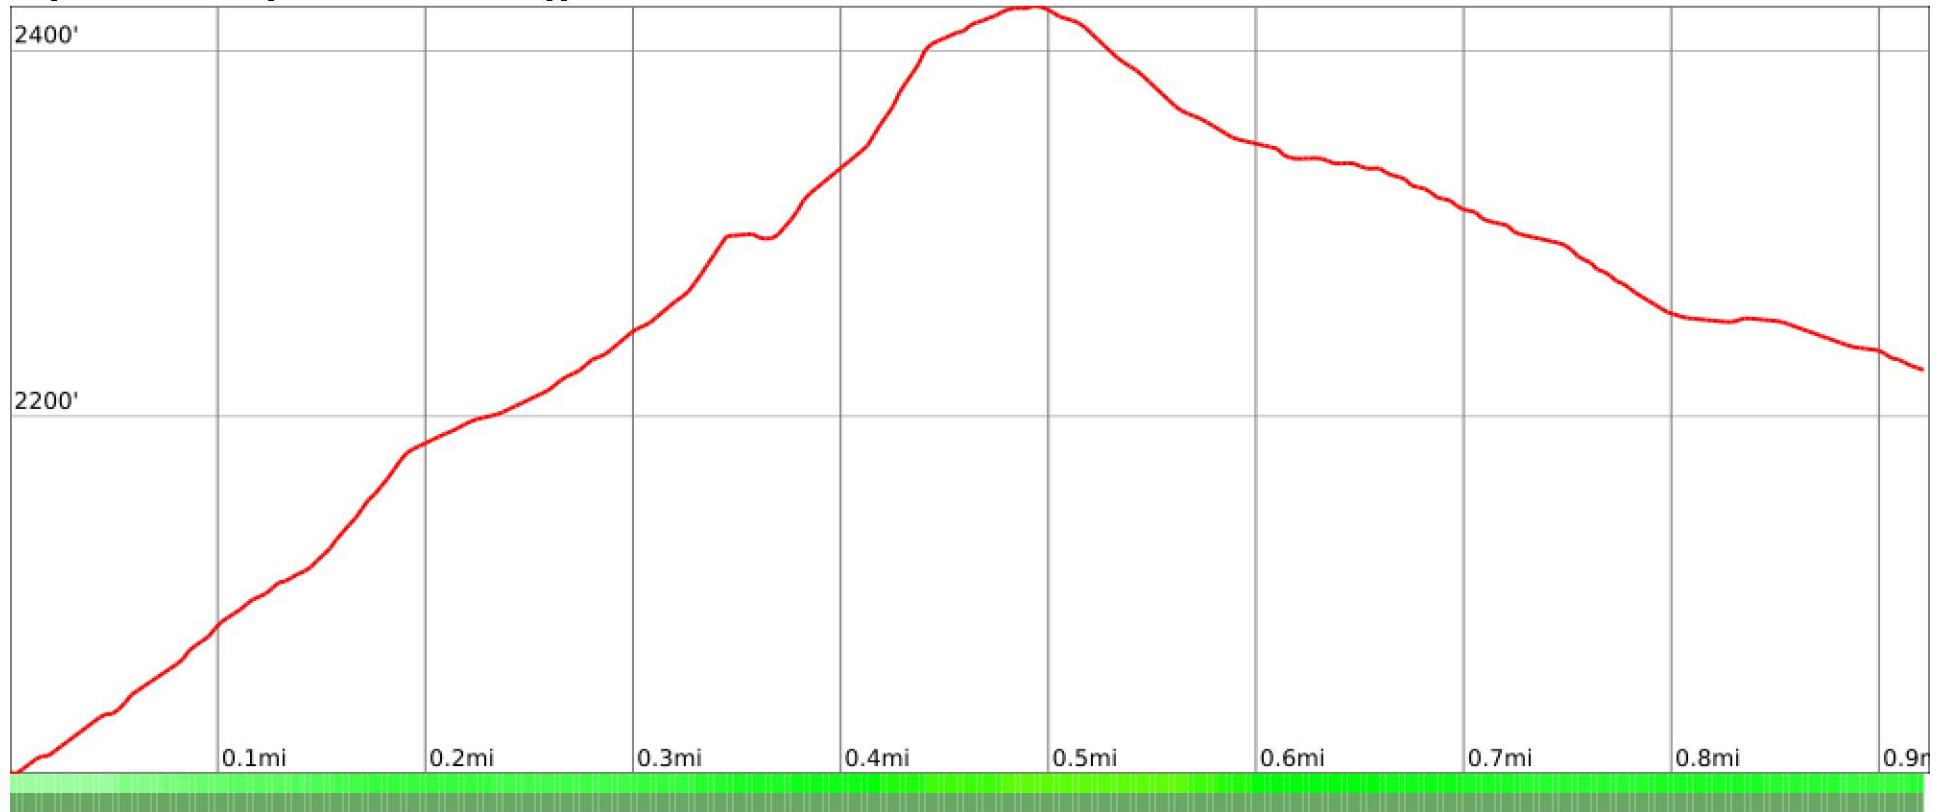

Ridge Line Trail

range 2005' to 2421' gain 423' loss 203' exaggeration 4.7x

Slope Angle (top), Land Cover (middle), Tree Cover (bottom)

Min 2005'
Avg 2257'
Max 2424'
Delta 420'

Min 8°
Avg 17°
Max 23°

Land Cover

■ Forest 100%