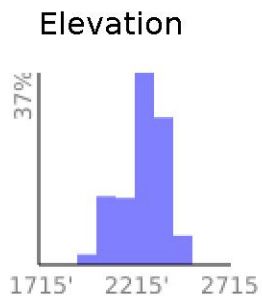

Ridge Line Trail

range 2005' to 2421' gain 423' loss 203' exaggeration 4.7x

Slope Angle (top), Land Cover (middle), Tree Cover (bottom)

Min 2005'
Avg 2257'
Max 2424'
Delta 420'

Min 8°
Avg 17°
Max 23°

Land Cover