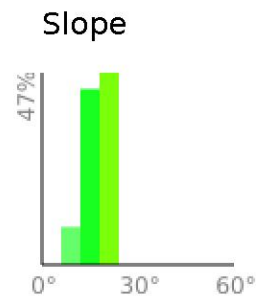

Ridge Line Trail

range 2005' to 2421' gain 423' loss 203' exaggeration 4.7x

Slope Angle (top), Land Cover (middle), Tree Cover (bottom)

Min 2005'
Avg 2257'
Max 2424'
Delta 420'

Min 8°
Avg 17°
Max 23°

Land Cover