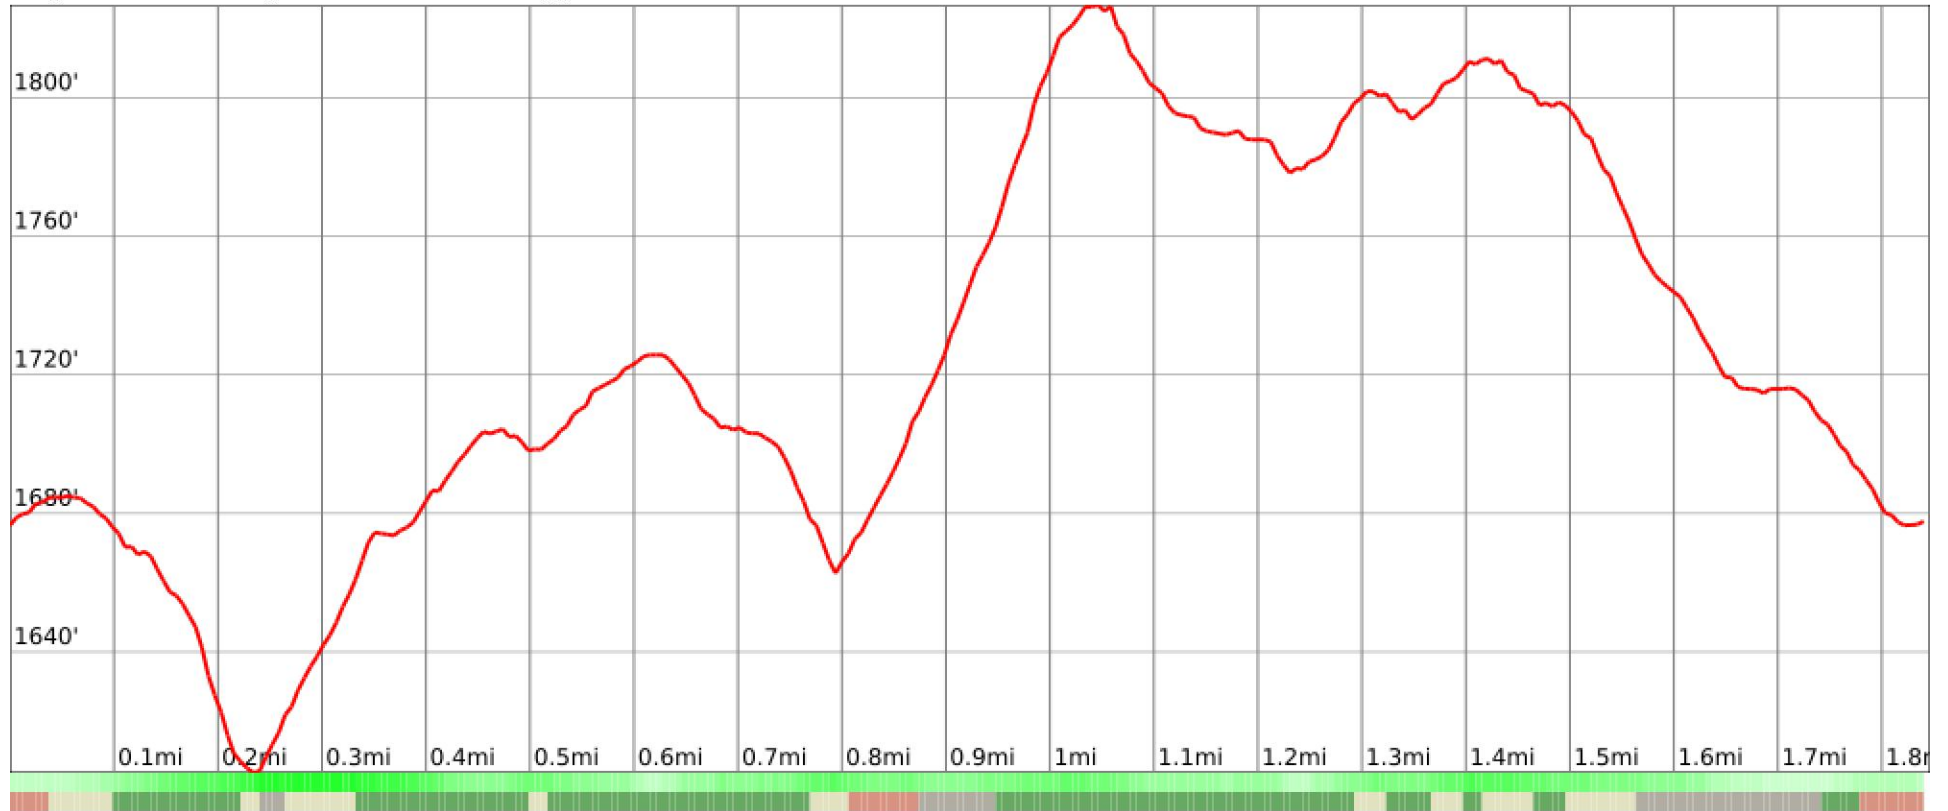

Raptor Loop

range 1604' to 1824' gain 354' loss 351' exaggeration 17.6x

Slope Angle (top), Land Cover (middle), Tree Cover (bottom)

Min 1605'
Avg 1726'
Max 1827'
Delta 222'

Min 4°
Avg 10°
Max 17°

Land Cover

- Forest 55%
- Grassland 21%
- Barren 15%
- Developed 9%