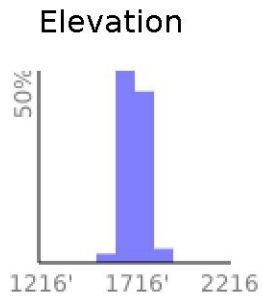

Raptor Loop

range 1604' to 1824' gain 354' loss 351' exaggeration 17.6x

Slope Angle (top), Land Cover (middle), Tree Cover (bottom)

Min 1605'
Avg 1726'
Max 1827'
Delta 222'

Min 4°
Avg 10°
Max 17°

Land Cover