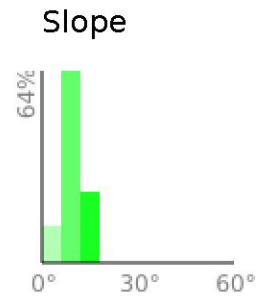

Raptor Loop

range 1604' to 1824' gain 354' loss 351' exaggeration 17.6x

Slope Angle (top), Land Cover (middle), Tree Cover (bottom)

Min 1605'
Avg 1726'
Max 1827'
Delta 222'

Min 4°
Avg 10°
Max 17°

Land Cover

- Forest 55%
- Grassland 21%
- Barren 15%
- Developed 9%