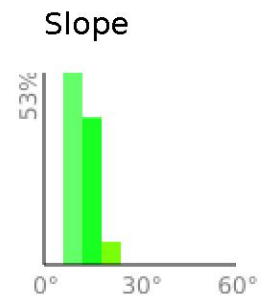

Paintbrush

range 1834' to 2369' gain 610' loss 79' exaggeration 4.9x

Slope Angle (top), Land Cover (middle), Tree Cover (bottom)

Min 1836'
 Avg 2128'
 Max 2371'
 Delta 536'

Min 7°
 Avg 12°
 Max 22°