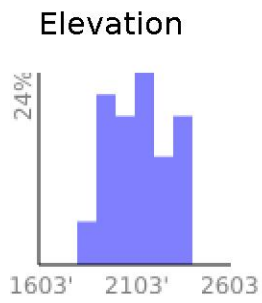

Paintbrush

range 1834' to 2369' gain 610' loss 79' exaggeration 4.9x

Slope Angle (top), Land Cover (middle), Tree Cover (bottom)

Min 1836'
 Avg 2128'
 Max 2371'
 Delta 536'

Min 7°
 Avg 12°
 Max 22°