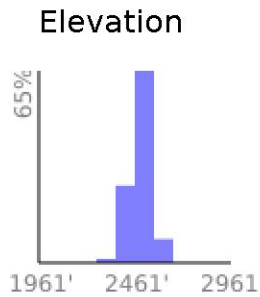

# Lupine Trail

range 2356' to 2562' gain 131' loss 236' exaggeration 7.9x

Slope Angle (top), Land Cover (middle), Tree Cover (bottom)

Min 2357'  
Avg 2481'  
Max 2565'  
Delta 208'

Min 7°  
Avg 14°  
Max 19°

### Land Cover

- Shrub 70%
- Grassland 17%
- Forest 12%