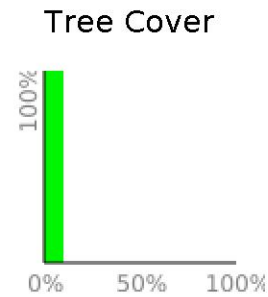

# Lupine Trail

range 2356' to 2562' gain 131' loss 236' exaggeration 7.9x

Slope Angle (top), Land Cover (middle), Tree Cover (bottom)

Min 2357'  
Avg 2481'  
Max 2565'  
Delta 208'

Min 7°  
Avg 14°  
Max 19°

### Land Cover

- Shrub 70%
- Grassland 17%
- Forest 12%