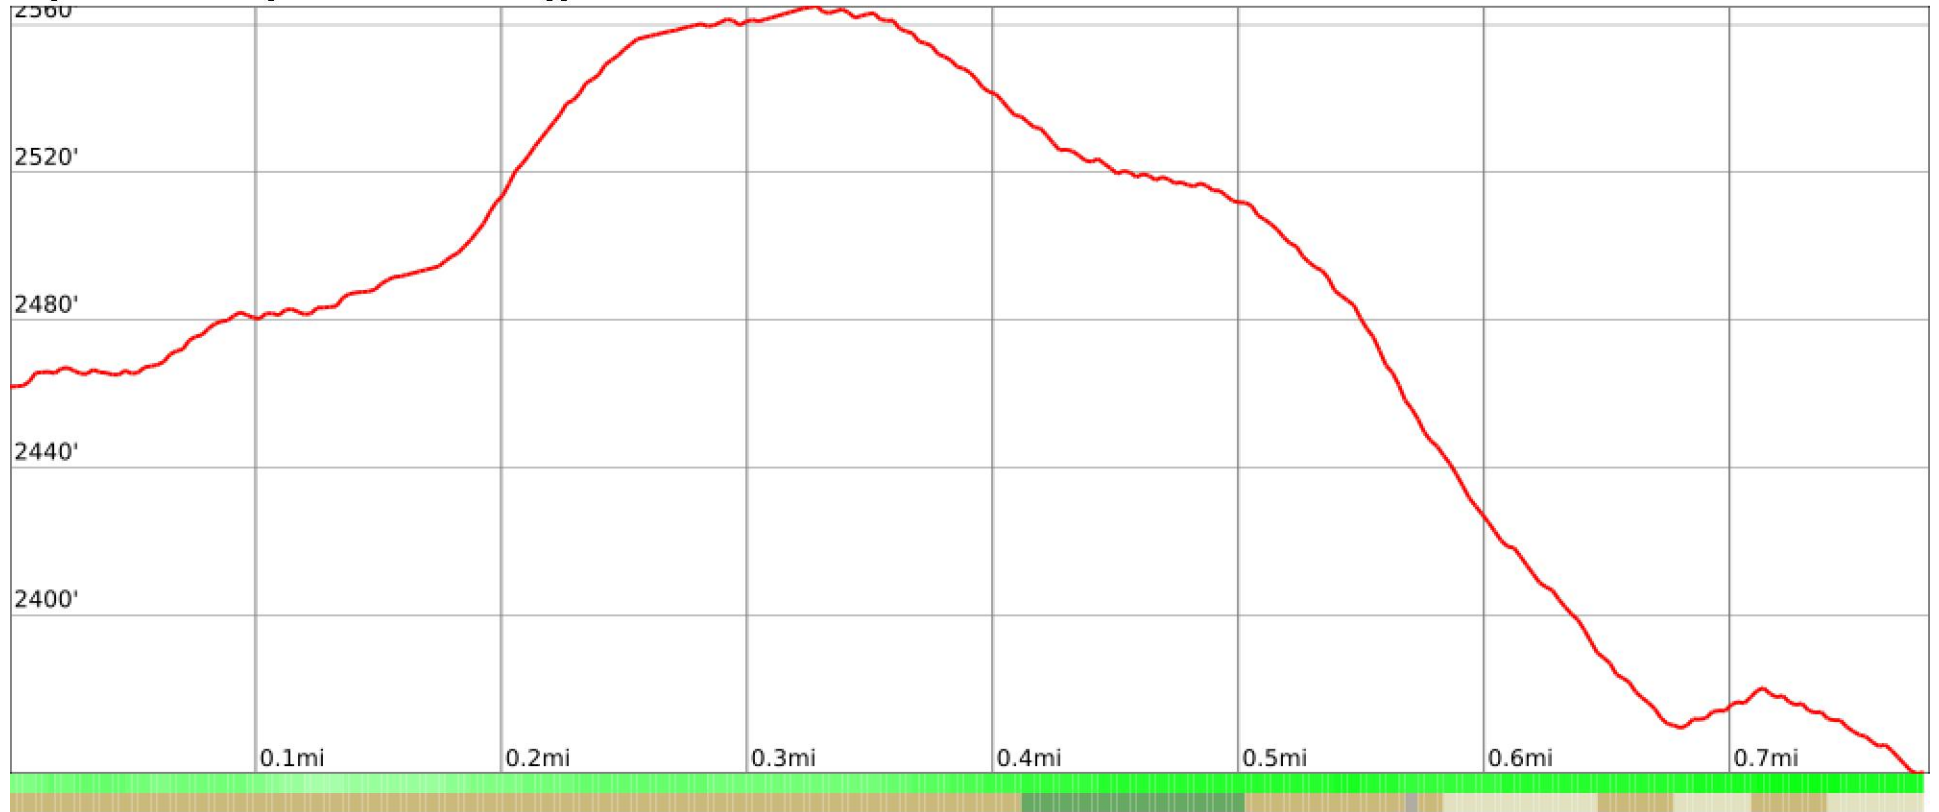

# Lupine Trail

range 2356' to 2562' gain 131' loss 236' exaggeration 7.9x

Slope Angle (top), Land Cover (middle), Tree Cover (bottom)

Min 2357'  
Avg 2481'  
Max 2565'  
Delta 208'

Min 7°  
Avg 14°  
Max 19°

### Land Cover

- Shrub 70%
- Grassland 17%
- Forest 12%