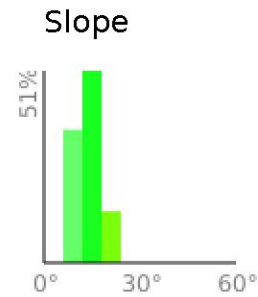

# Lupine Trail

range 2356' to 2562' gain 131' loss 236' exaggeration 7.9x

Slope Angle (top), Land Cover (middle), Tree Cover (bottom)

Min 2357'  
Avg 2481'  
Max 2565'  
Delta 208'

Min 7°  
Avg 14°  
Max 19°

### Land Cover

- Shrub 70%
- Grassland 17%
- Forest 12%