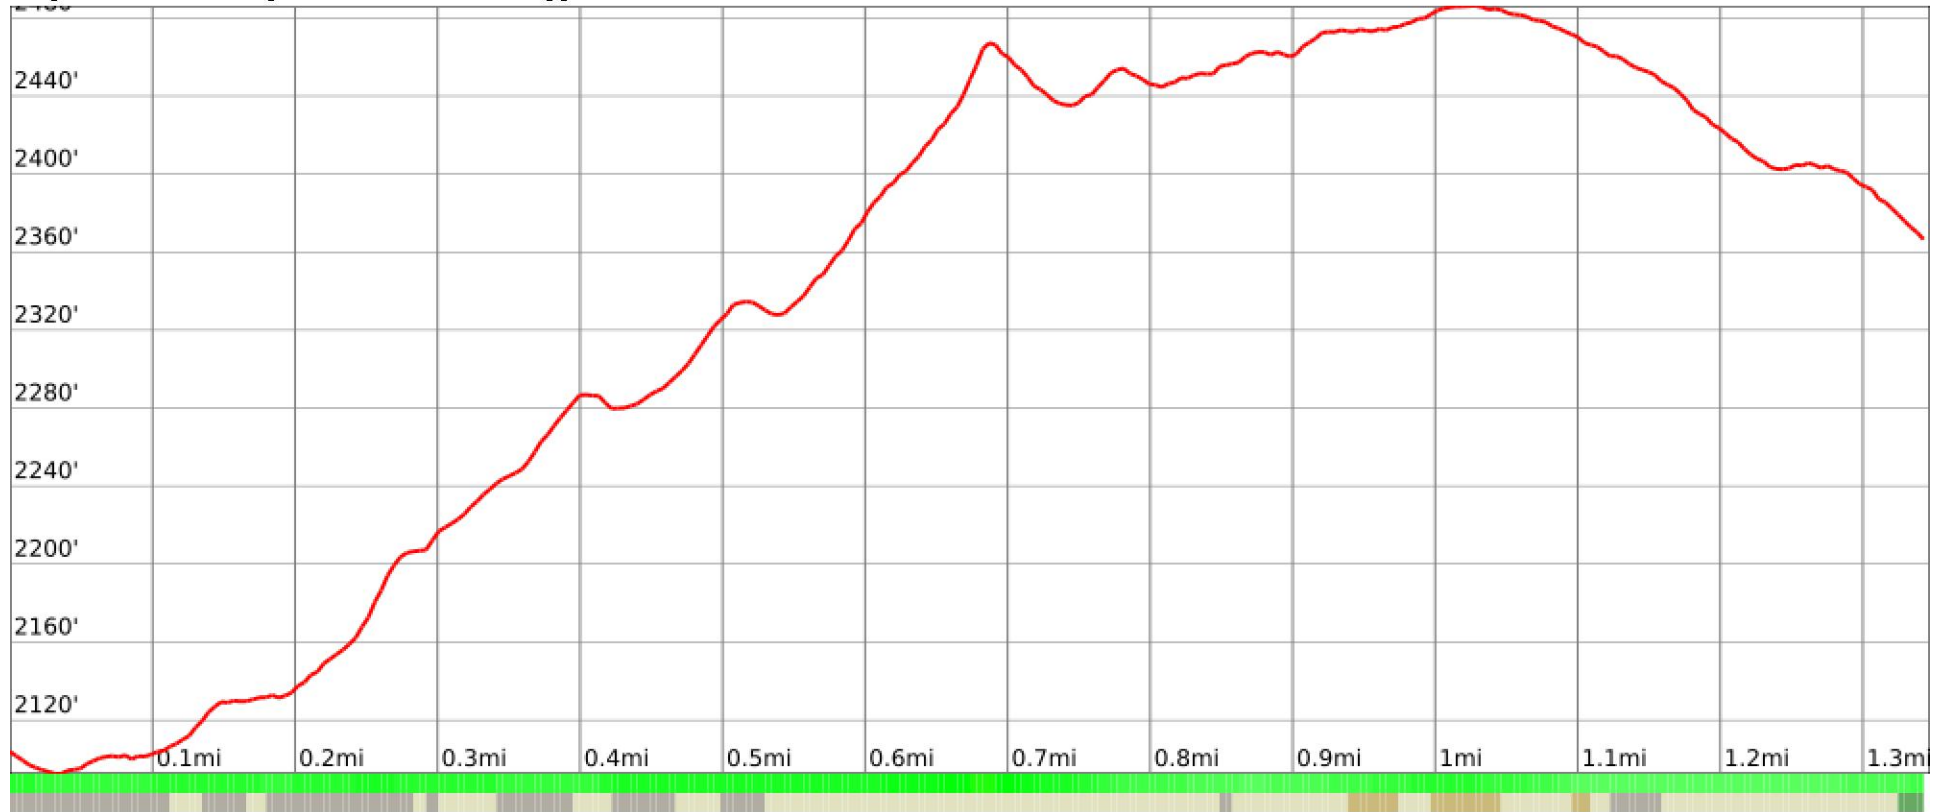

Arrowleaf Trail

range 2090' to 2484' gain 466' loss 203' exaggeration 7.2x

Slope Angle (top), Land Cover (middle), Tree Cover (bottom)