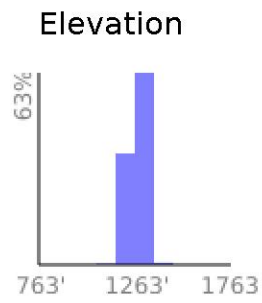

Upper Rim Trail

range 1161' to 1362' gain 236' loss 246' exaggeration 9.1x

Slope Angle (top), Land Cover (middle), Tree Cover (bottom)

Min 1163'
Avg 1274'
Max 1363'
Delta 201'

Min 12°
Avg 23°
Max 32°