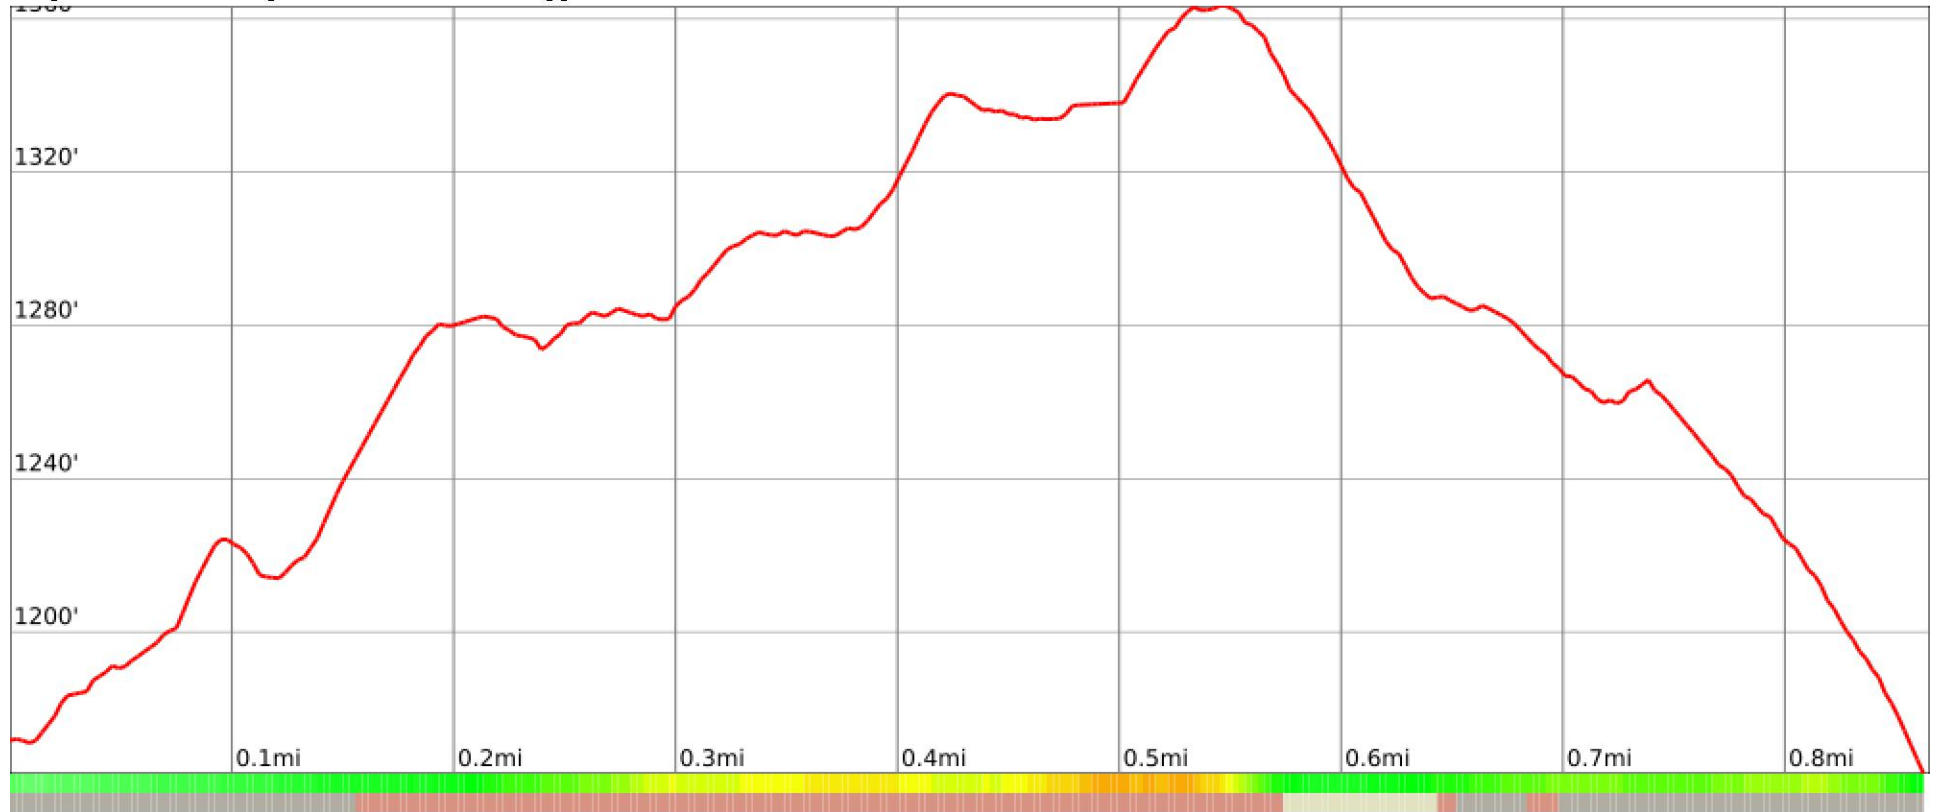

Upper Rim Trail

range 1161' to 1362' gain 236' loss 246' exaggeration 9.1x

Slope Angle (top), Land Cover (middle), Tree Cover (bottom)

Min 1163'
Avg 1274'
Max 1363'
Delta 201'

Min 12°
Avg 23°
Max 32°