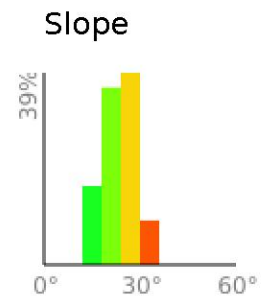

Upper Rim Trail

range 1161' to 1362' gain 236' loss 246' exaggeration 9.1x

Slope Angle (top), Land Cover (middle), Tree Cover (bottom)

Min 1163'
Avg 1274'
Max 1363'
Delta 201'

Min 12°
Avg 23°
Max 32°