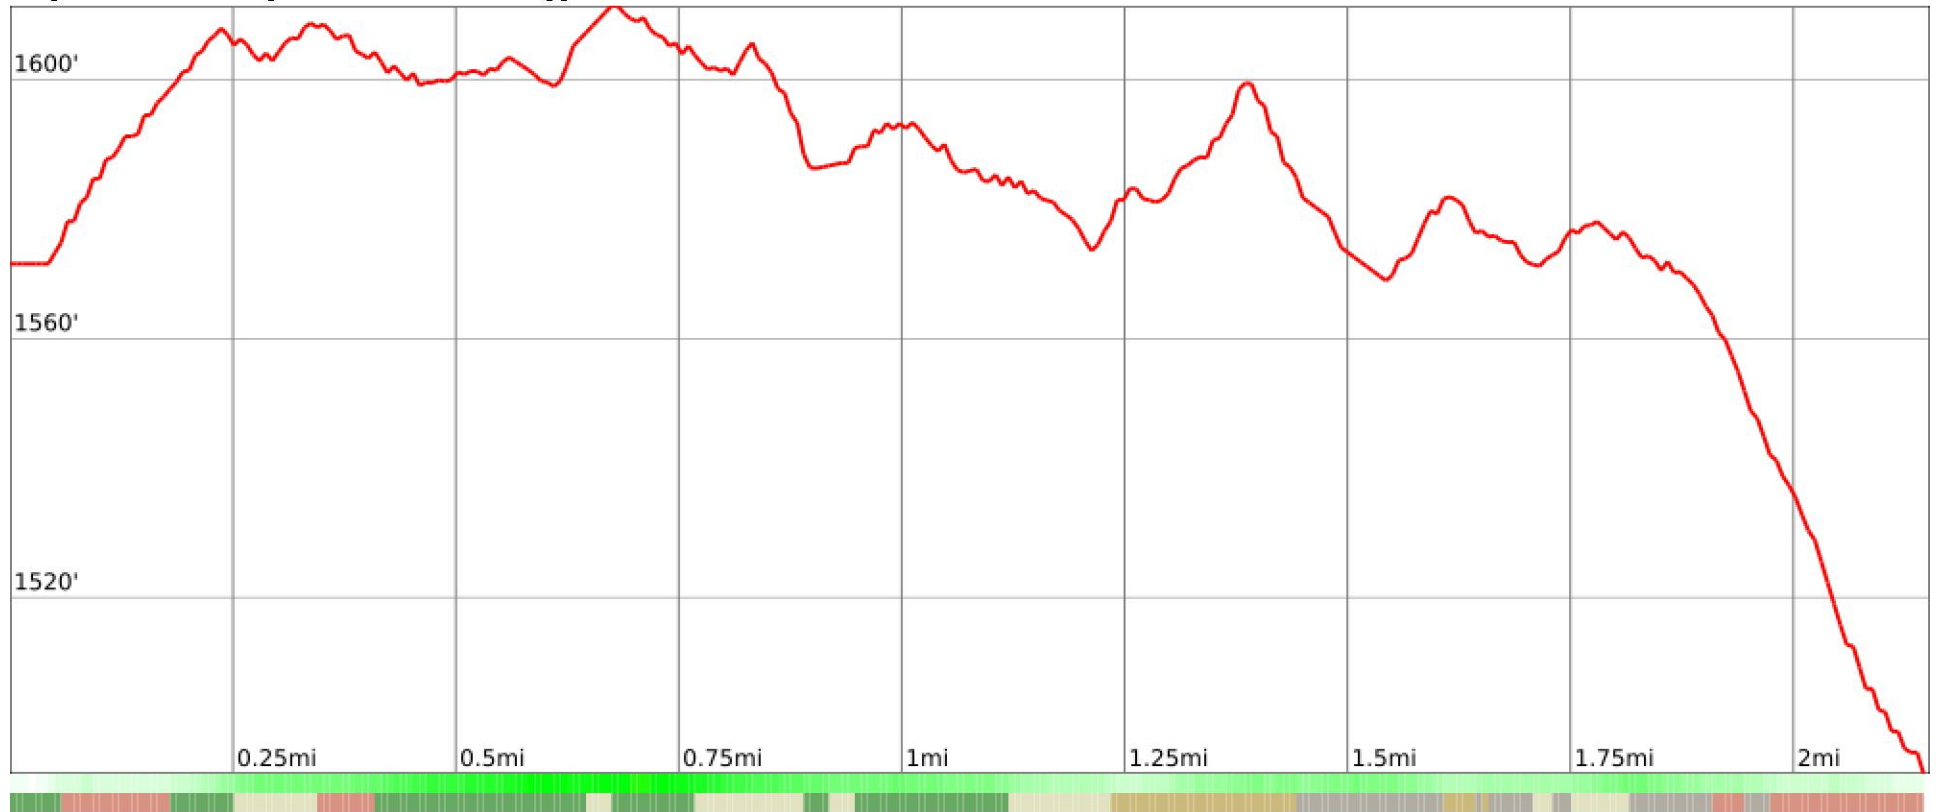

# Quail Flume Trail

range 1493' to 1611' gain 141' loss 220' exaggeration 38.4x

Slope Angle (top), Land Cover (middle), Tree Cover (bottom)