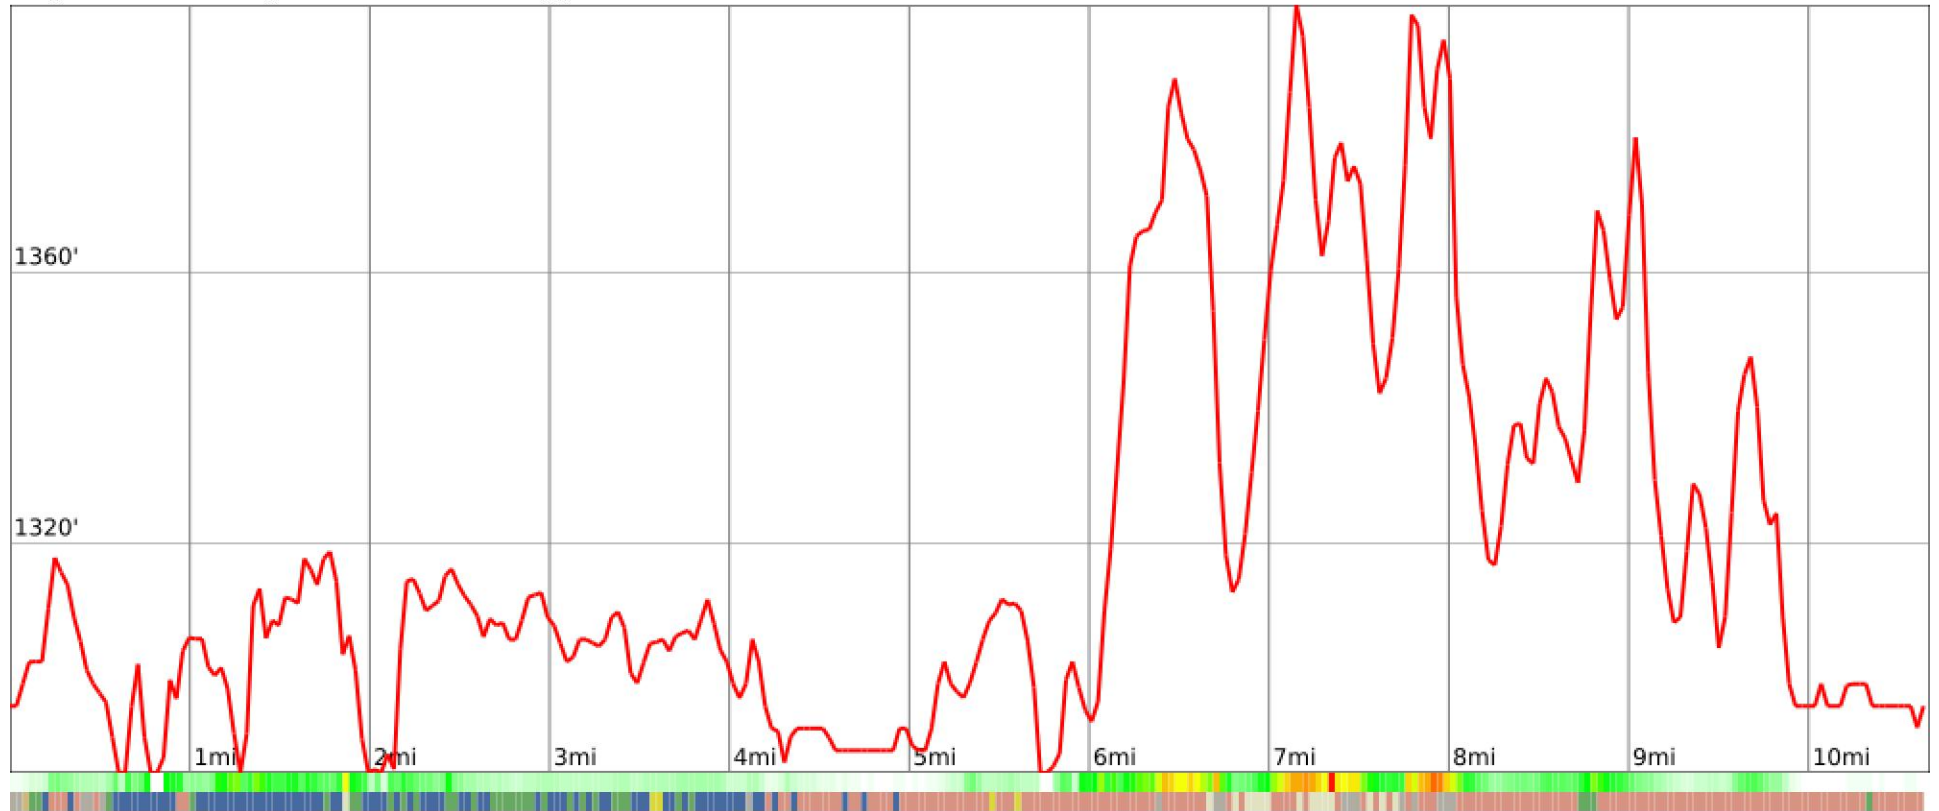

Wood Lake Loop

range 1286' to 1398' gain 686' loss 686' exaggeration 198.9x

Slope Angle (top), Land Cover (middle), Tree Cover (bottom)

Min 1286'
Avg 1318'
Max 1399'
Delta 113'

Min 0°
Avg 11°
Max 39°

Land Cover

- Developed 51%
- Water 26%
- Forest 11%
- Barren 6%
- Grassland 5%