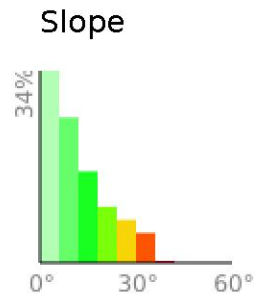

Wood Lake Loop

range 1286' to 1398' gain 686' loss 686' exaggeration 198.9x

Slope Angle (top), Land Cover (middle), Tree Cover (bottom)

Min 1286'
Avg 1318'
Max 1399'
Delta 113'

Min 0°
Avg 11°
Max 39°

Land Cover

- Developed 51%
- Water 26%
- Forest 11%
- Barren 6%
- Grassland 5%