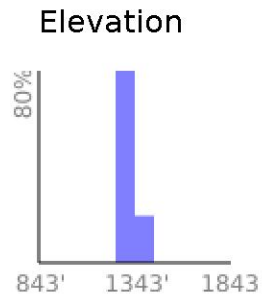

Wood Lake Loop

range 1286' to 1398' gain 686' loss 686' exaggeration 198.9x

Slope Angle (top), Land Cover (middle), Tree Cover (bottom)

Min 1286'
Avg 1318'
Max 1399'
Delta 113'

Min 0°
Avg 11°
Max 39°

Land Cover