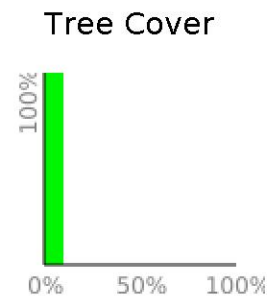

Christie Falls

range 3980' to 4396' gain 692' loss 692' exaggeration 7.6x

Slope Angle (top), Land Cover (middle), Tree Cover (bottom)

Min 3981'
Avg 4230'
Max 4397'
Delta 415'

Min 0°
Avg 17°
Max 44°

Land Cover