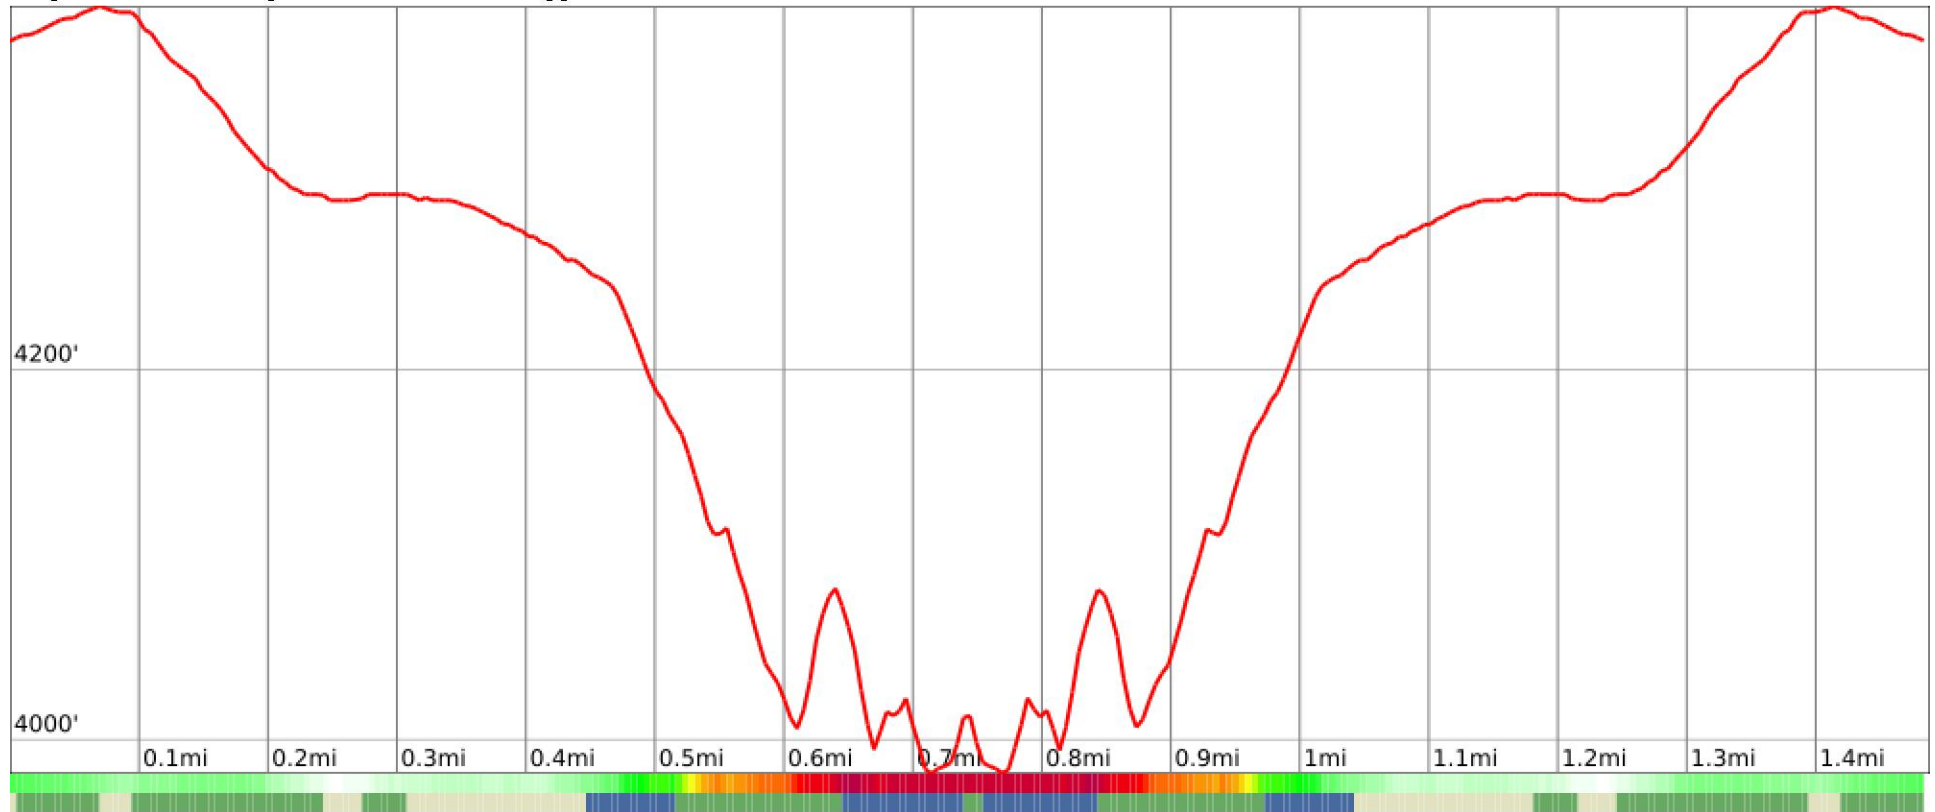

Christie Falls

range 3980' to 4396' gain 692' loss 692' exaggeration 7.6x

Slope Angle (top), Land Cover (middle), Tree Cover (bottom)

Min 3981'
Avg 4230'
Max 4397'
Delta 415'

Min 0°
Avg 17°
Max 44°

Land Cover

- Forest 52%
- Grassland 27%
- Water 22%