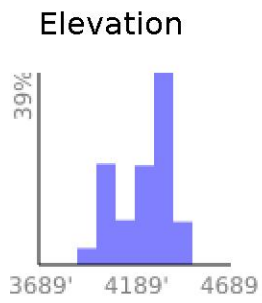

Christie Falls

range 3980' to 4396' gain 692' loss 692' exaggeration 7.6x

Slope Angle (top), Land Cover (middle), Tree Cover (bottom)

Min 3981'
Avg 4230'
Max 4397'
Delta 415'

Min 0°
Avg 17°
Max 44°

Land Cover