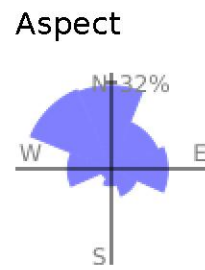

Christie Falls

range 3980' to 4396' gain 692' loss 692' exaggeration 7.6x

Slope Angle (top), Land Cover (middle), Tree Cover (bottom)

Min 3981'
Avg 4230'
Max 4397'
Delta 415'

Min 0°
Avg 17°
Max 44°

Land Cover