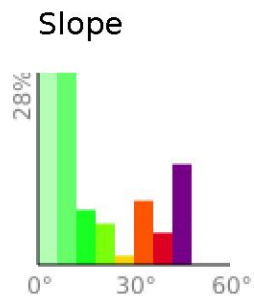

Christie Falls

range 3980' to 4396' gain 692' loss 692' exaggeration 7.6x

Slope Angle (top), Land Cover (middle), Tree Cover (bottom)

Min 3981'
Avg 4230'
Max 4397'
Delta 415'

Min 0°
Avg 17°
Max 44°

Land Cover