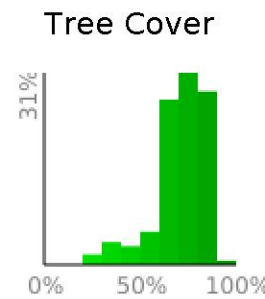

Upper Ape Caves

range 2087' to 2497' gain 489' loss 489' exaggeration 14.2x

Slope Angle (top), Land Cover (middle), Tree Cover (bottom)

Min 2089'
Avg 2274'
Max 2499'
Delta 410'

Min 0°
Avg 6°
Max 26°

Forest 92%
Shrub 8%