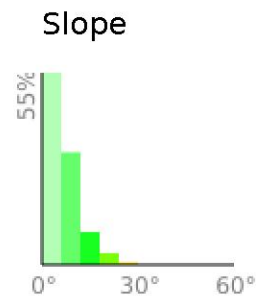

Upper Ape Caves

range 2087' to 2497' gain 489' loss 489' exaggeration 14.2x

Slope Angle (top), Land Cover (middle), Tree Cover (bottom)

Min 2089'
Avg 2274'
Max 2499'
Delta 410'

Min 0°
Avg 6°
Max 26°

Forest 92%
Shrub 8%