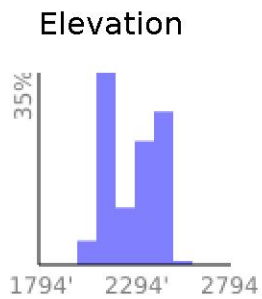

Upper Ape Caves

range 2087' to 2497' gain 489' loss 489' exaggeration 14.2x

Slope Angle (top), Land Cover (middle), Tree Cover (bottom)

Min 2089'
Avg 2274'
Max 2499'
Delta 410'

Min 0°
Avg 6°
Max 26°

Forest 92%
Shrub 8%