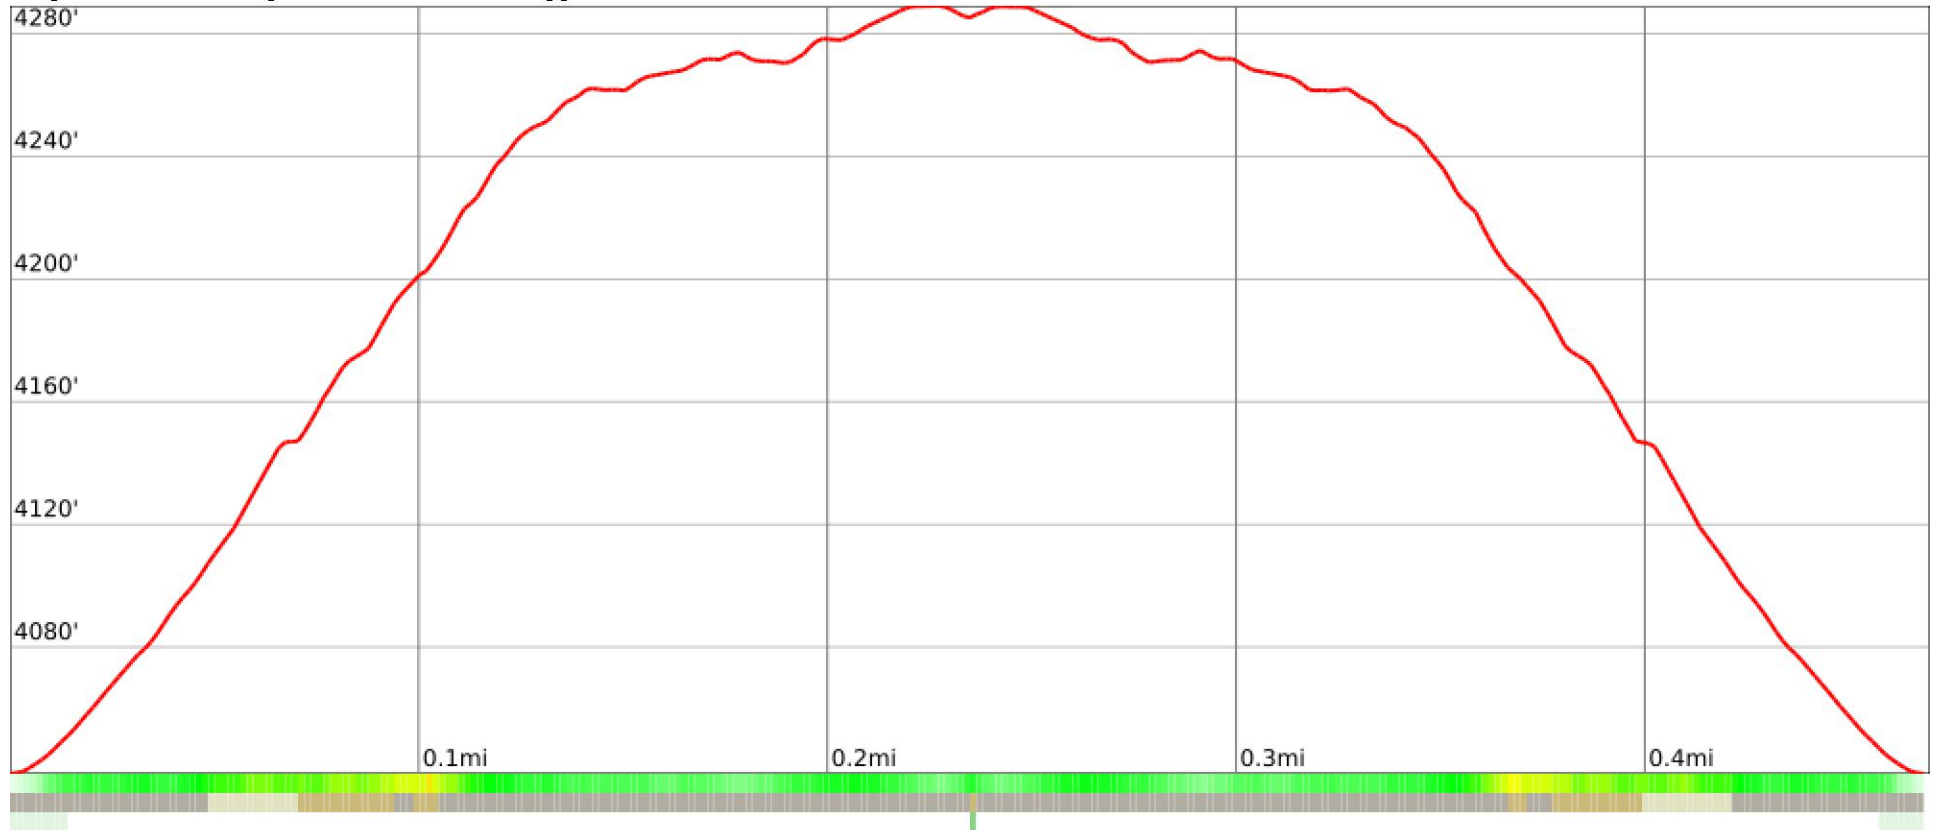

Windy Ridge Viewpoint

range 4039' to 4288' gain 262' loss 262' exaggeration 4.0x

Slope Angle (top), Land Cover (middle), Tree Cover (bottom)

Min 4039'
Avg 4199'
Max 4289'
Delta 250'

Min 2°
Avg 17°
Max 29°

Land Cover

- Barren 78%
- Shrub 12%
- Grassland 9%