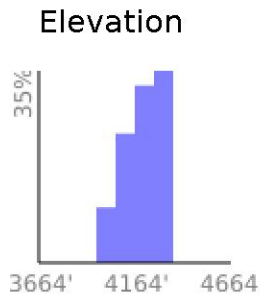

Windy Ridge Viewpoint

range 4039' to 4288' gain 262' loss 262' exaggeration 4.0x

Slope Angle (top), Land Cover (middle), Tree Cover (bottom)

Min 4039'
Avg 4199'
Max 4289'
Delta 250'

Min 2°
Avg 17°
Max 29°

Land Cover

- Barren 78%
- Shrub 12%
- Grassland 9%