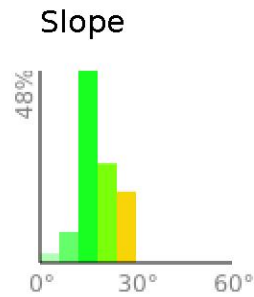

Windy Ridge Viewpoint

range 4039' to 4288' gain 262' loss 262' exaggeration 4.0x

Slope Angle (top), Land Cover (middle), Tree Cover (bottom)

Min 4039'
Avg 4199'
Max 4289'
Delta 250'

Min 2°
Avg 17°
Max 29°

Land Cover

- Barren 78%
- Shrub 12%
- Grassland 9%