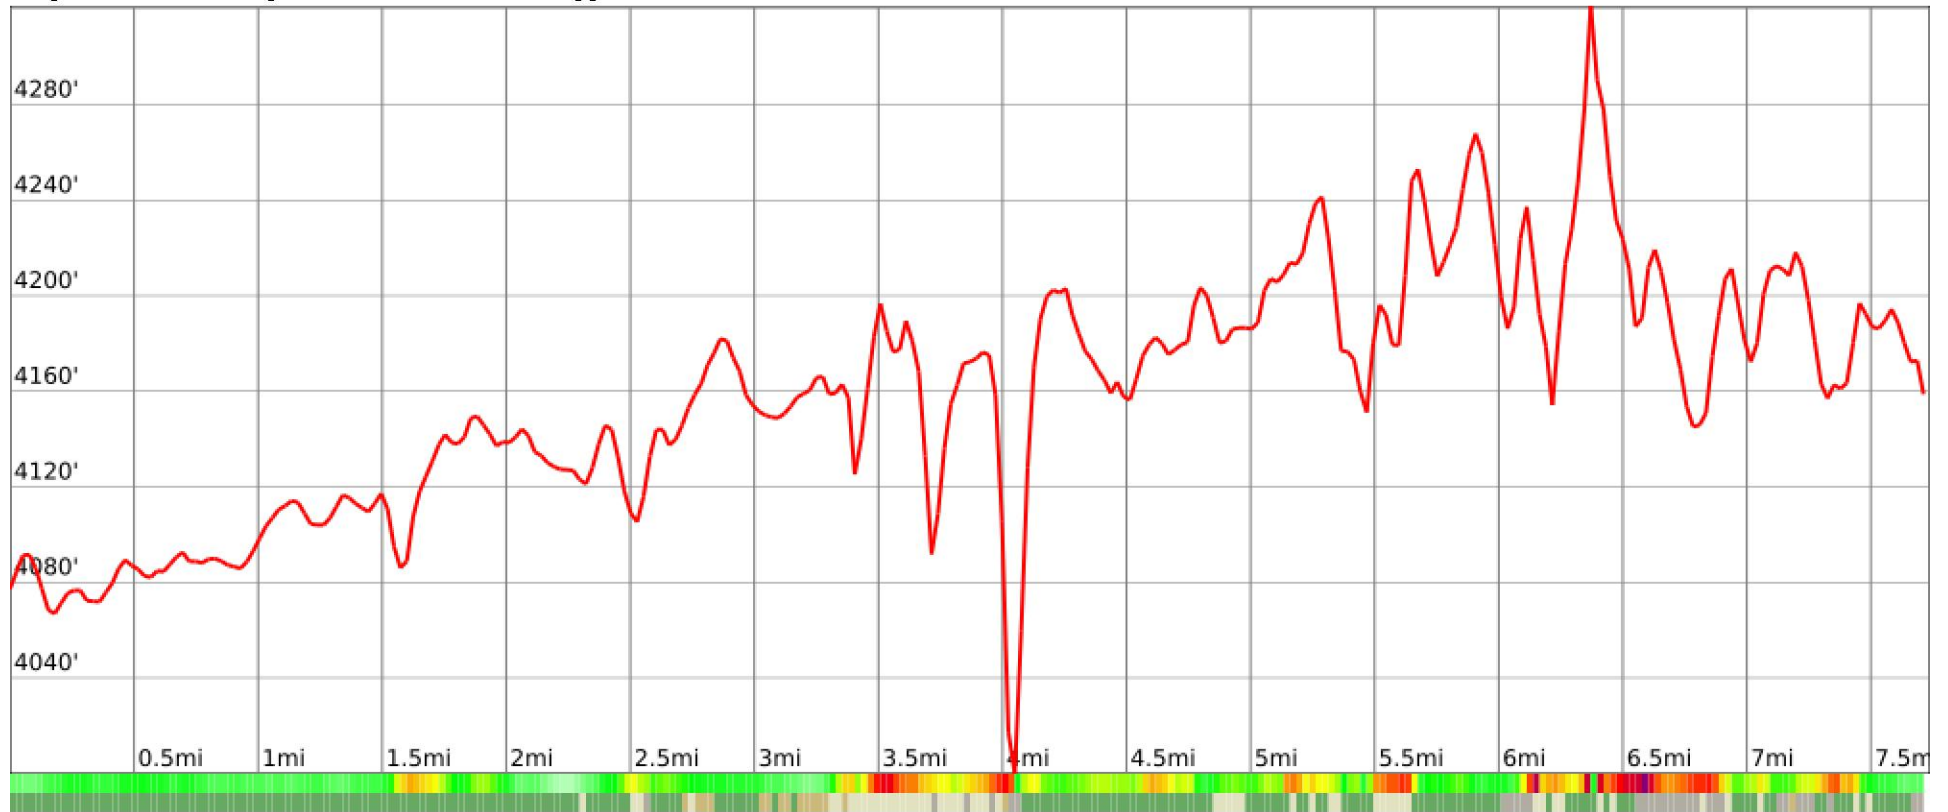

Myra Canyon Trestles

range 3999' to 4321' gain 1394' loss 1312' exaggeration 50.8x

Slope Angle (top), Land Cover (middle), Tree Cover (bottom)

Min 4000'
Avg 4158'
Max 4321'
Delta 322'

Min 6°
Avg 23°
Max 47°