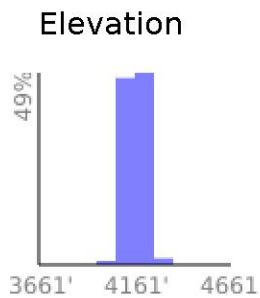

Myra Canyon Trestles

range 3999' to 4321' gain 1394' loss 1312' exaggeration 50.8x

Slope Angle (top), Land Cover (middle), Tree Cover (bottom)

Min 4000'
Avg 4158'
Max 4321'
Delta 322'

Min 6°
Avg 23°
Max 47°