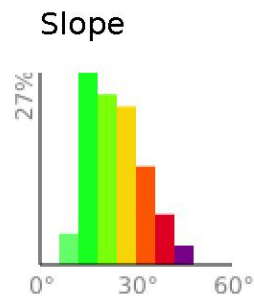

Myra Canyon Trestles

range 3999' to 4321' gain 1394' loss 1312' exaggeration 50.8x

Slope Angle (top), Land Cover (middle), Tree Cover (bottom)

Min 4000'
Avg 4158'
Max 4321'
Delta 322'

Min 6°
Avg 23°
Max 47°