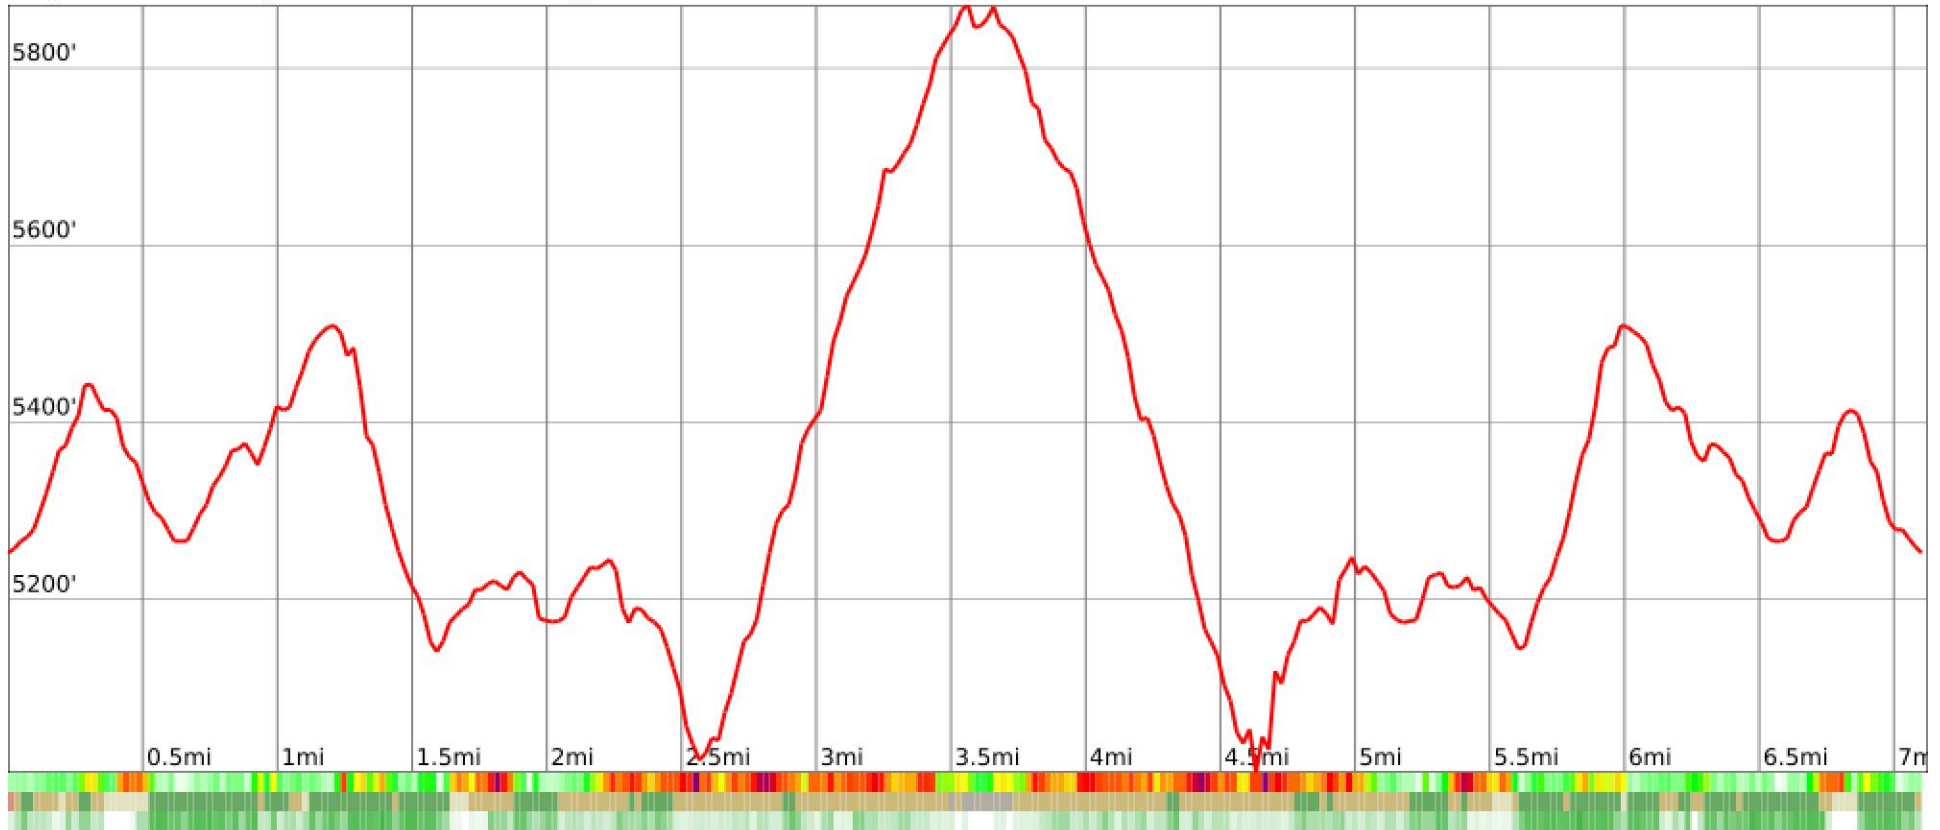

# Klahhane Ridge

range 5003' to 5869' gain 2467' loss 2467' exaggeration 17.4x

Slope Angle (top), Land Cover (middle), Tree Cover (bottom)

Min 5004'  
Avg 5343'  
Max 5871'  
Delta 867'

Min 1°  
Avg 24°  
Max 47°

### Land Cover

- Shrub 49%
- Forest 41%
- Grassland 7%
- Barren 3%