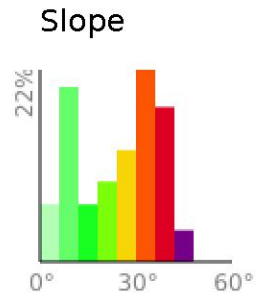

# Klahhane Ridge

range 5003' to 5869' gain 2467' loss 2467' exaggeration 17.4x

Slope Angle (top), Land Cover (middle), Tree Cover (bottom)

Min 5004'  
Avg 5343'  
Max 5871'  
Delta 867'

Min 1°  
Avg 24°  
Max 47°

### Land Cover

- Shrub 49%
- Forest 41%
- Grassland 7%
- Barren 3%