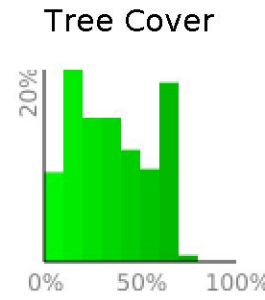

# Klahhane Ridge

range 5003' to 5869' gain 2467' loss 2467' exaggeration 17.4x

Slope Angle (top), Land Cover (middle), Tree Cover (bottom)

Min 5004'  
Avg 5343'  
Max 5871'  
Delta 867'

Min 1°  
Avg 24°  
Max 47°

### Land Cover

- Shrub 49%
- Forest 41%
- Grassland 7%
- Barren 3%