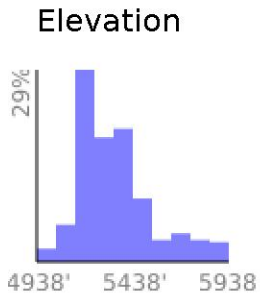

# Klahhane Ridge

range 5003' to 5869' gain 2467' loss 2467' exaggeration 17.4x

Slope Angle (top), Land Cover (middle), Tree Cover (bottom)

Min 5004'  
Avg 5343'  
Max 5871'  
Delta 867'

Min 1°  
Avg 24°  
Max 47°

### Land Cover

- Shrub 49%
- Forest 41%
- Grassland 7%
- Barren 3%