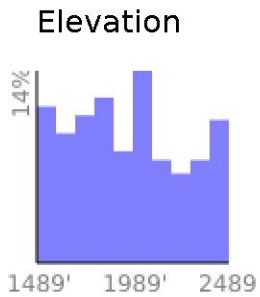

# Boucherie Rush Trail

range 1519' to 2457' gain 1703' loss 1699' exaggeration 9.1x

Slope Angle (top), Land Cover (middle), Tree Cover (bottom)

Min 1521'  
 Avg 1963'  
 Max 2457'  
 Delta 936'

Min 5°  
 Avg 22°  
 Max 31°

### Land Cover

- Grassland 43%
- Barren 33%
- Forest 12%
- Developed 12%