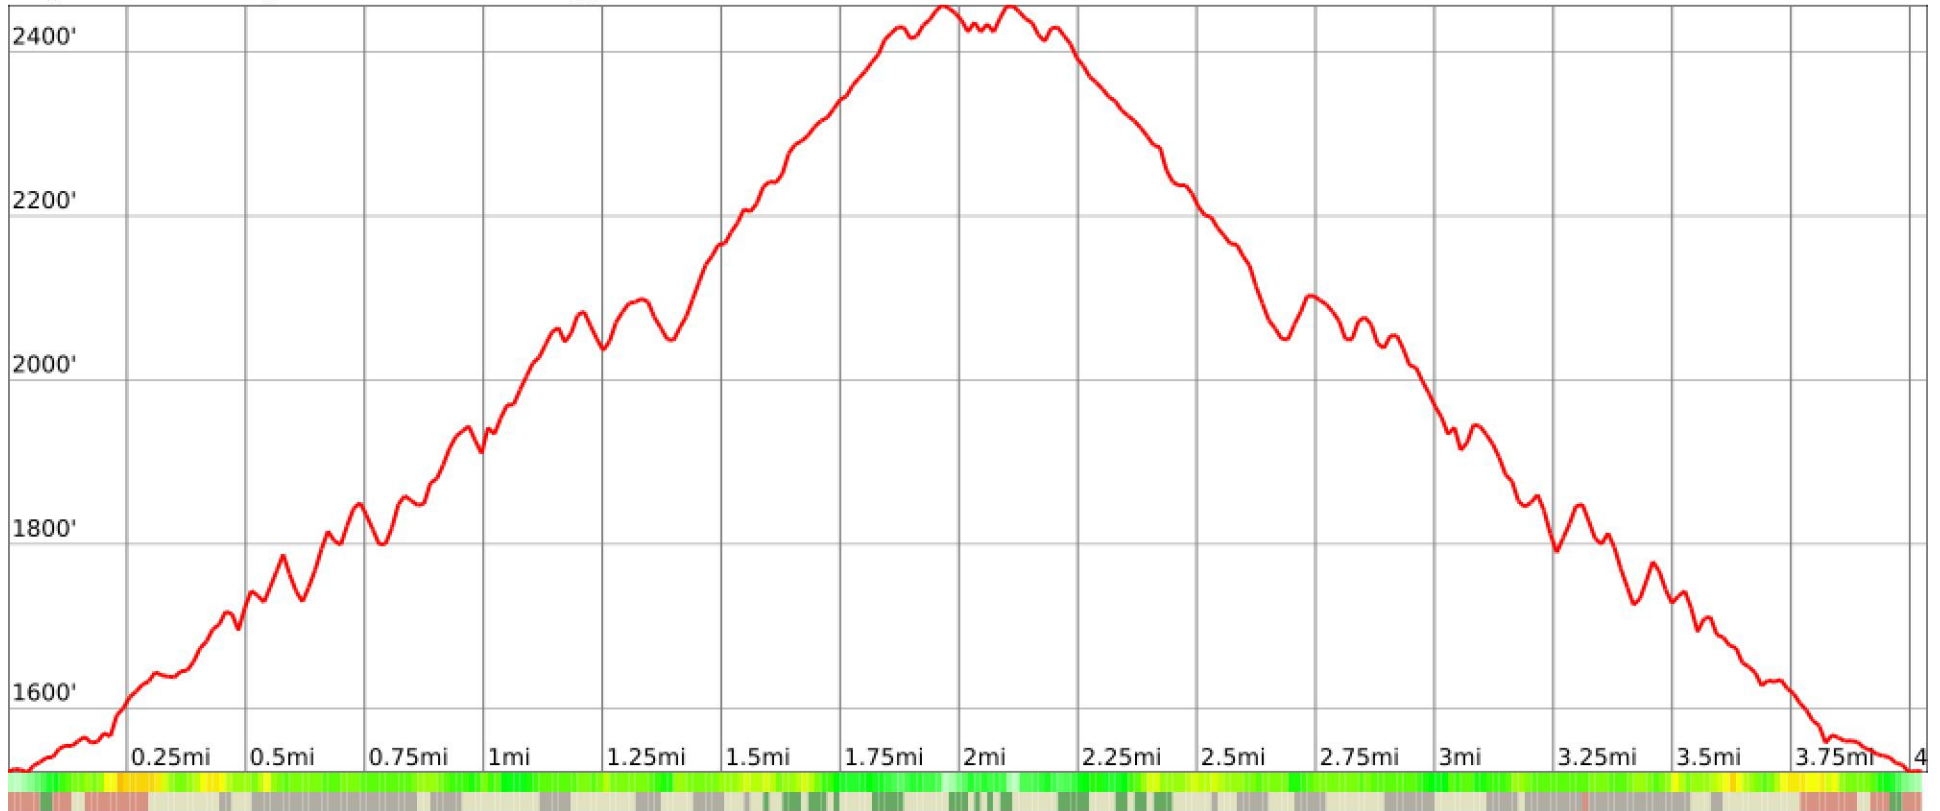

# Boucherie Rush Trail

range 1519' to 2457' gain 1703' loss 1699' exaggeration 9.1x

Slope Angle (top), Land Cover (middle), Tree Cover (bottom)

Min 1521'  
 Avg 1963'  
 Max 2457'  
 Delta 936'

Min 5°  
 Avg 22°  
 Max 31°

### Land Cover

- Grassland 43%
- Barren 33%
- Forest 12%
- Developed 12%