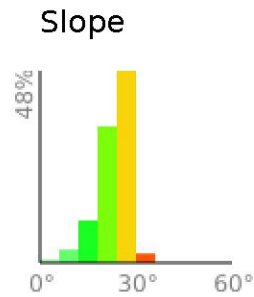

# Boucherie Rush Trail

range 1519' to 2457' gain 1703' loss 1699' exaggeration 9.1x

Slope Angle (top), Land Cover (middle), Tree Cover (bottom)

Min 1521'  
 Avg 1963'  
 Max 2457'  
 Delta 936'

Min 5°  
 Avg 22°  
 Max 31°

### Land Cover

- Grassland 43%
- Barren 33%
- Forest 12%
- Developed 12%