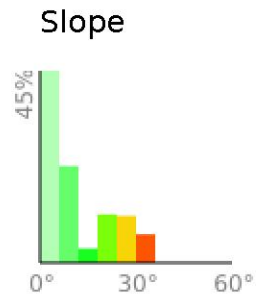

Battery Russell

range 20' to 52' gain 43' loss 43' exaggeration 17.6x

Slope Angle (top), Land Cover (middle), Tree Cover (bottom)

Min 20'
Avg 41'
Max 55'
Delta 35'

Min 0°
Avg 11°
Max 35°

Land Cover

- Grassland 58%
- Shrub 31%
- Developed 11%