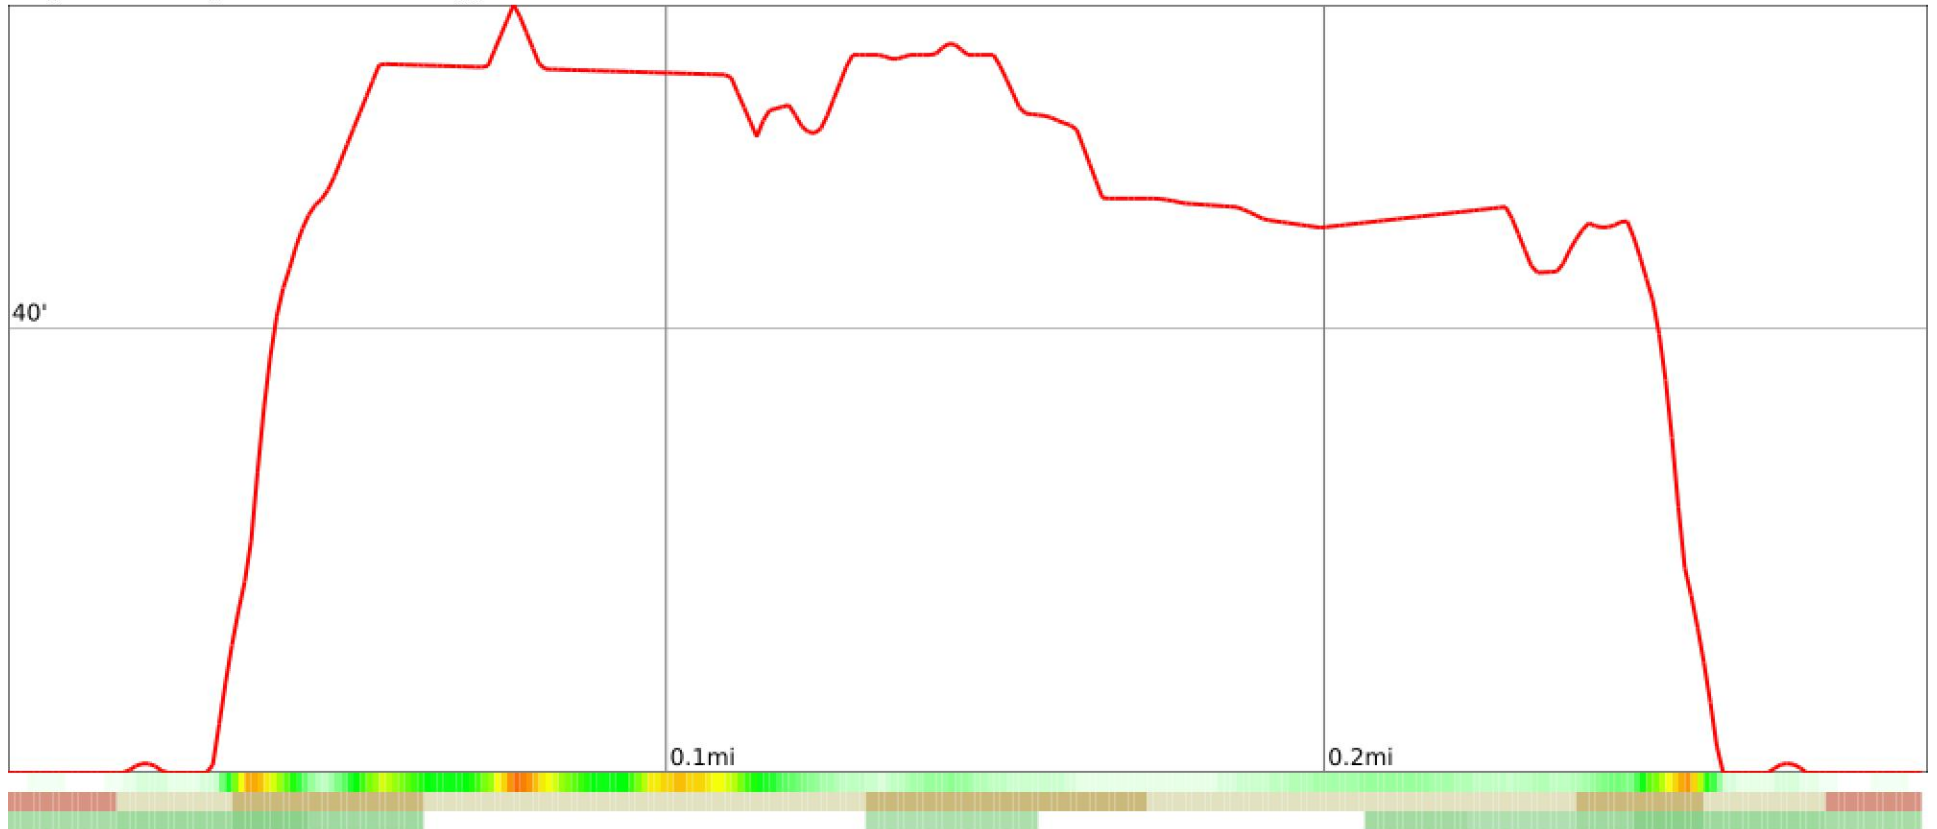

Battery Russell

range 20' to 52' gain 43' loss 43' exaggeration 17.6x

Slope Angle (top), Land Cover (middle), Tree Cover (bottom)

Min 20'
Avg 41'
Max 55'
Delta 35'

Min 0°
Avg 11°
Max 35°

Land Cover

- Grassland 58%
- Shrub 31%
- Developed 11%