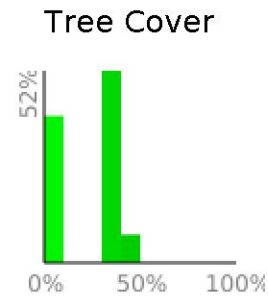

Battery Russell

range 20' to 52' gain 43' loss 43' exaggeration 17.6x

Slope Angle (top), Land Cover (middle), Tree Cover (bottom)

Min 20'
Avg 41'
Max 55'
Delta 35'

Min 0°
Avg 11°
Max 35°

Land Cover

- Grassland 58%
- Shrub 31%
- Developed 11%