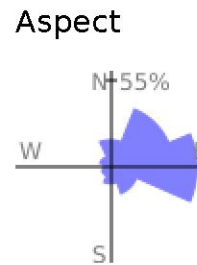

Battery Russell

range 20' to 52' gain 43' loss 43' exaggeration 17.6x

Slope Angle (top), Land Cover (middle), Tree Cover (bottom)

Min 20'
Avg 41'
Max 55'
Delta 35'

Min 0°
Avg 11°
Max 35°

Land Cover

- Grassland 58%
- Shrub 31%
- Developed 11%