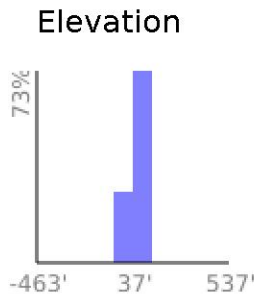

Battery Russell

range 20' to 52' gain 43' loss 43' exaggeration 17.6x

Slope Angle (top), Land Cover (middle), Tree Cover (bottom)

Min 20'
Avg 41'
Max 55'
Delta 35'

Min 0°
Avg 11°
Max 35°

Land Cover

- Grassland 58%
- Shrub 31%
- Developed 11%