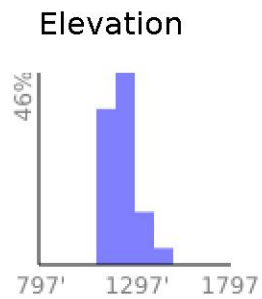

# Lochview Trail

range 1155' to 1434' gain 741' loss 741' exaggeration 15.1x

Slope Angle (top), Land Cover (middle), Tree Cover (bottom)

Min 1157'  
Avg 1232'  
Max 1436'  
Delta 280'

Min 14°  
Avg 22°  
Max 30°