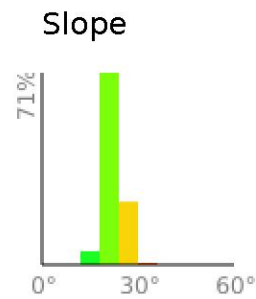

# Lochview Trail

range 1155' to 1434' gain 741' loss 741' exaggeration 15.1x

Slope Angle (top), Land Cover (middle), Tree Cover (bottom)

Min 1157'  
Avg 1232'  
Max 1436'  
Delta 280'

Min 14°  
Avg 22°  
Max 30°