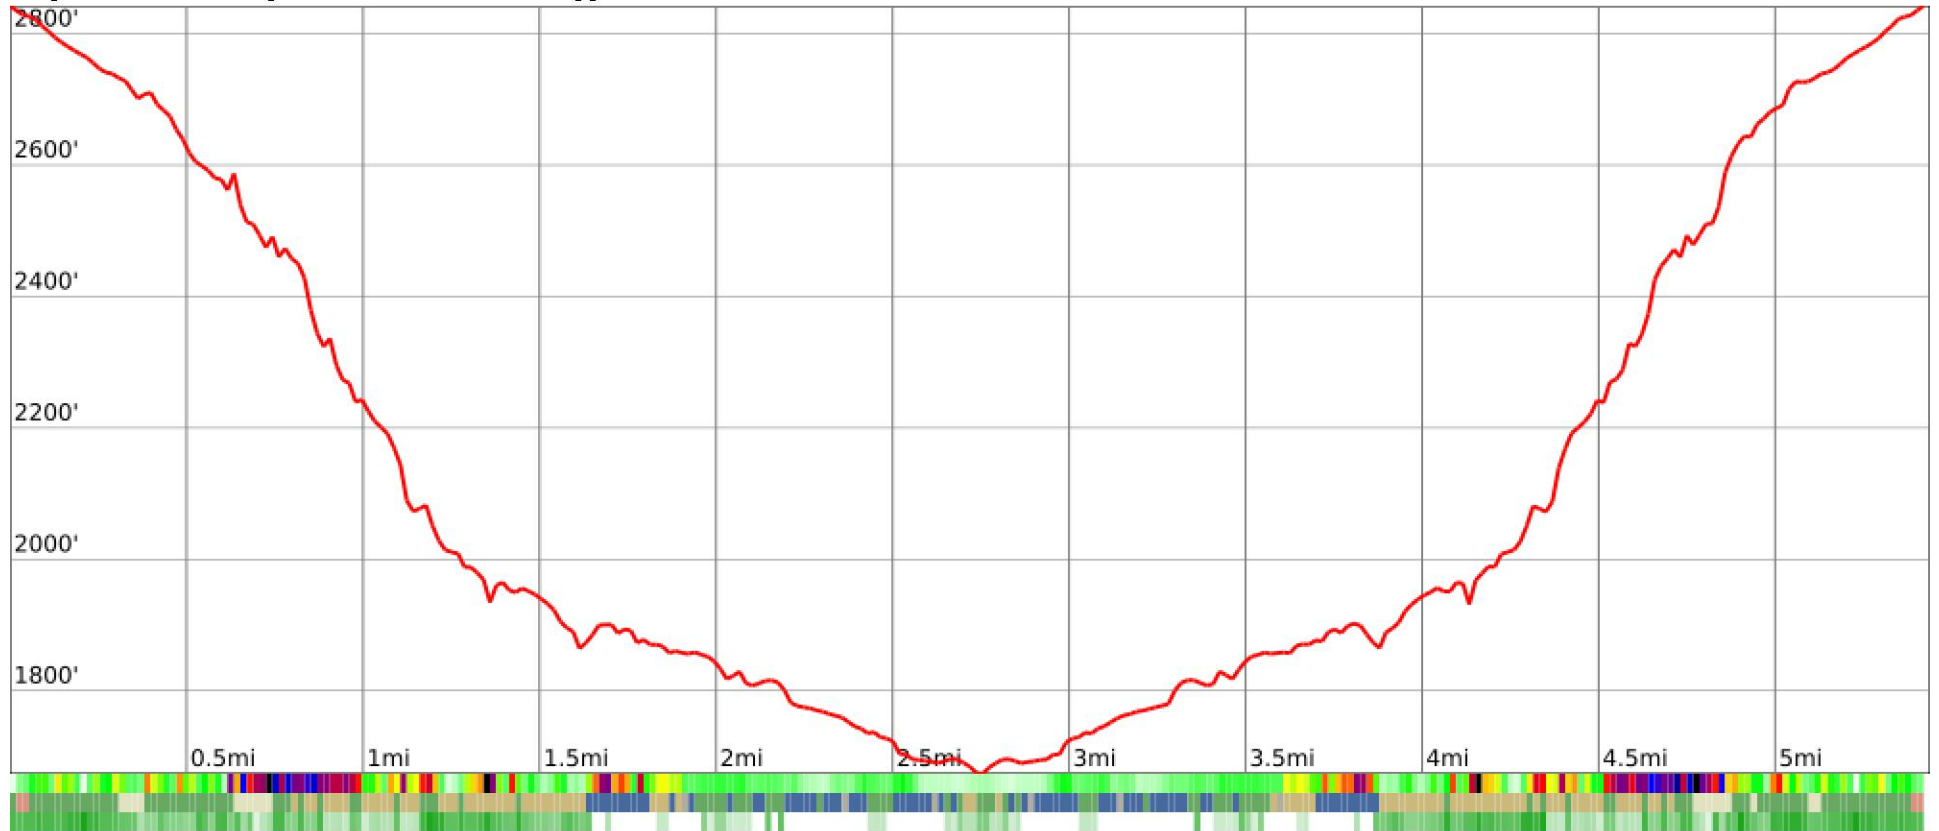

Lava Canyon

range 1673' to 2841' gain 1529' loss 1529' exaggeration 9.8x

Slope Angle (top), Land Cover (middle), Tree Cover (bottom)