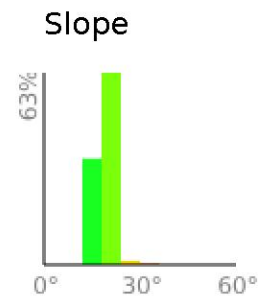

Sicamous Lookout

range 3402' to 3517' gain 144' loss 144' exaggeration 7.2x

Slope Angle (top), Land Cover (middle), Tree Cover (bottom)

Min 3403'
Avg 3485'
Max 3519'
Delta 116'

Min 14°
Avg 18°
Max 30°

Land Cover