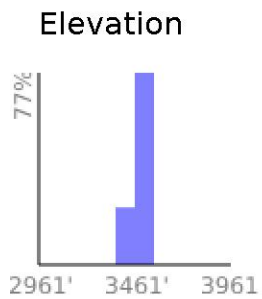

Sicamous Lookout

range 3402' to 3517' gain 144' loss 144' exaggeration 7.2x

Slope Angle (top), Land Cover (middle), Tree Cover (bottom)

Min 3403'
Avg 3485'
Max 3519'
Delta 116'

Min 14°
Avg 18°
Max 30°

Land Cover