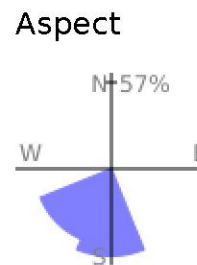

Sicamous Lookout

range 3402' to 3517' gain 144' loss 144' exaggeration 7.2x

Slope Angle (top), Land Cover (middle), Tree Cover (bottom)

Min 3403'
Avg 3485'
Max 3519'
Delta 116'

Min 14°
Avg 18°
Max 30°

Land Cover