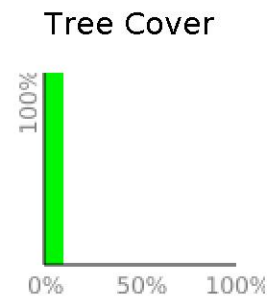

Sicamous Lookout

range 3402' to 3517' gain 144' loss 144' exaggeration 7.2x

Slope Angle (top), Land Cover (middle), Tree Cover (bottom)

Min 3403'
Avg 3485'
Max 3519'
Delta 116'

Min 14°
Avg 18°
Max 30°

Land Cover