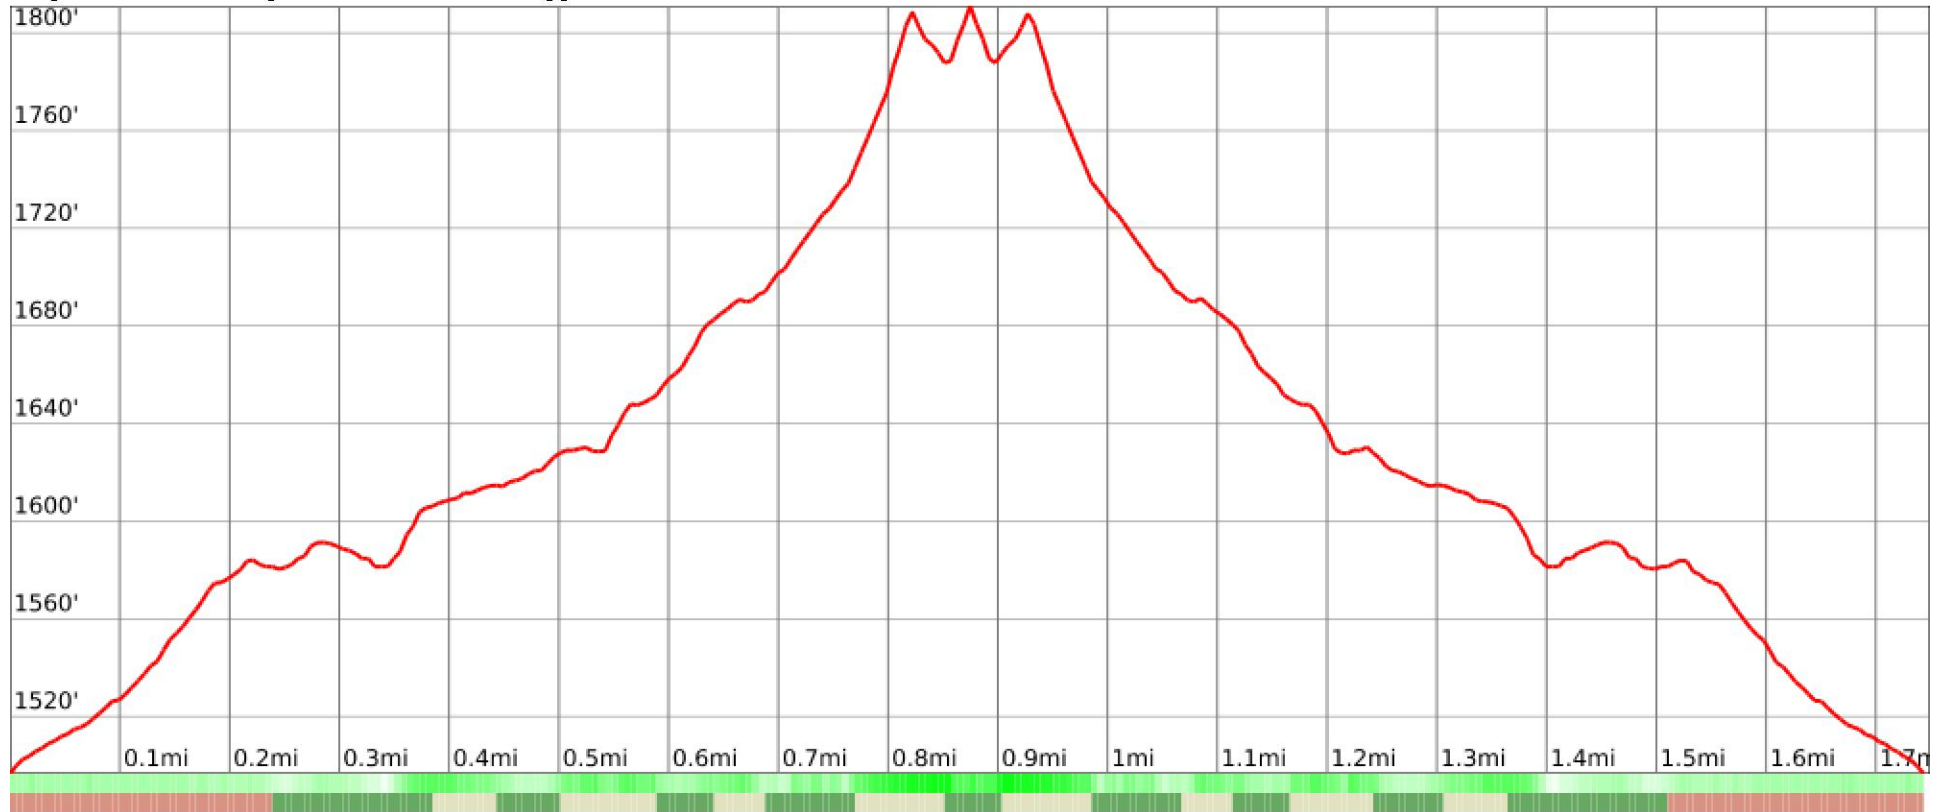

Mill Creek Regional Park

range 1496' to 1811' gain 390' loss 390' exaggeration 11.7x

Slope Angle (top), Land Cover (middle), Tree Cover (bottom)