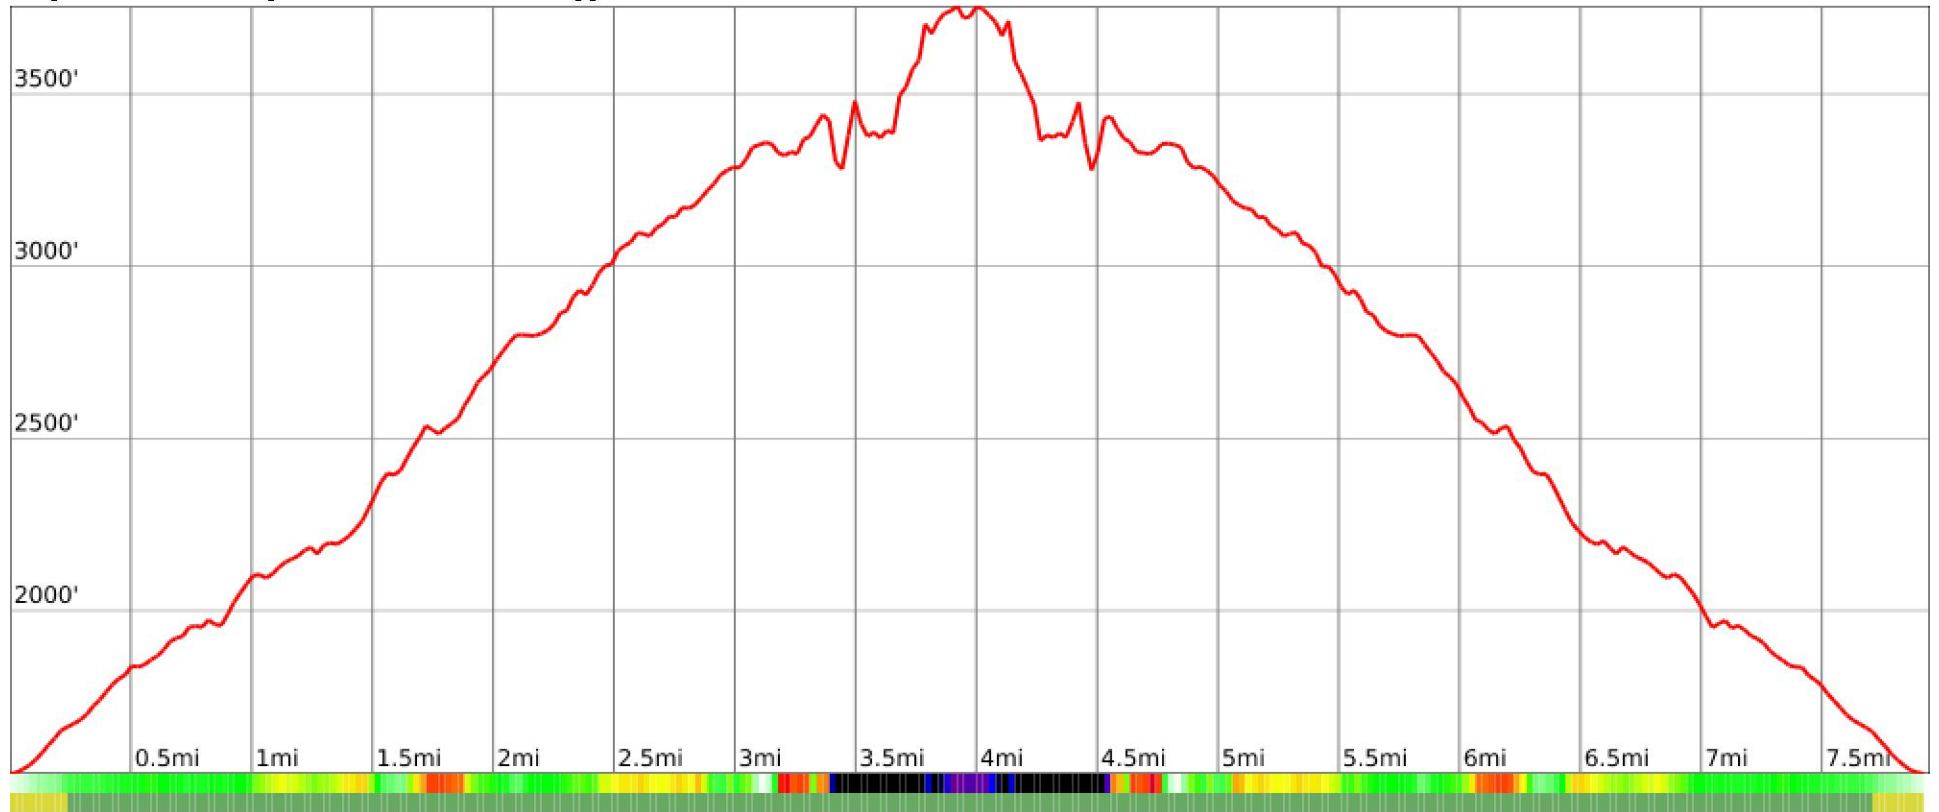

Enderby Cliffs

range 1526' to 3757' gain 3212' loss 3212' exaggeration 7.5x

Slope Angle (top), Land Cover (middle), Tree Cover (bottom)

Min 1526'
Avg 2639'
Max 3757'
Delta 2231'

Min 1°
Avg 29°
Max 79°

Land Cover

- Forest 94%
- Crops 6%