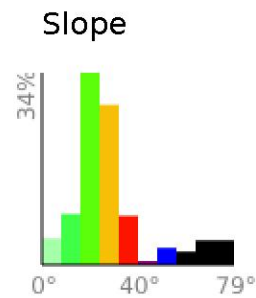

Enderby Cliffs

range 1526' to 3757' gain 3212' loss 3212' exaggeration 7.5x

Slope Angle (top), Land Cover (middle), Tree Cover (bottom)

Min 1526'
Avg 2639'
Max 3757'
Delta 2231'

Min 1°
Avg 29°
Max 79°

Land Cover