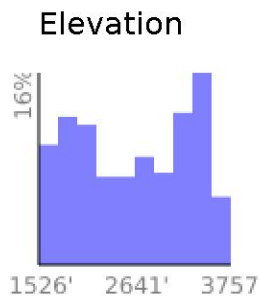

Enderby Cliffs

range 1526' to 3757' gain 3212' loss 3212' exaggeration 7.5x

Slope Angle (top), Land Cover (middle), Tree Cover (bottom)

Min 1526'
Avg 2639'
Max 3757'
Delta 2231'

Min 1°
Avg 29°
Max 79°

Land Cover