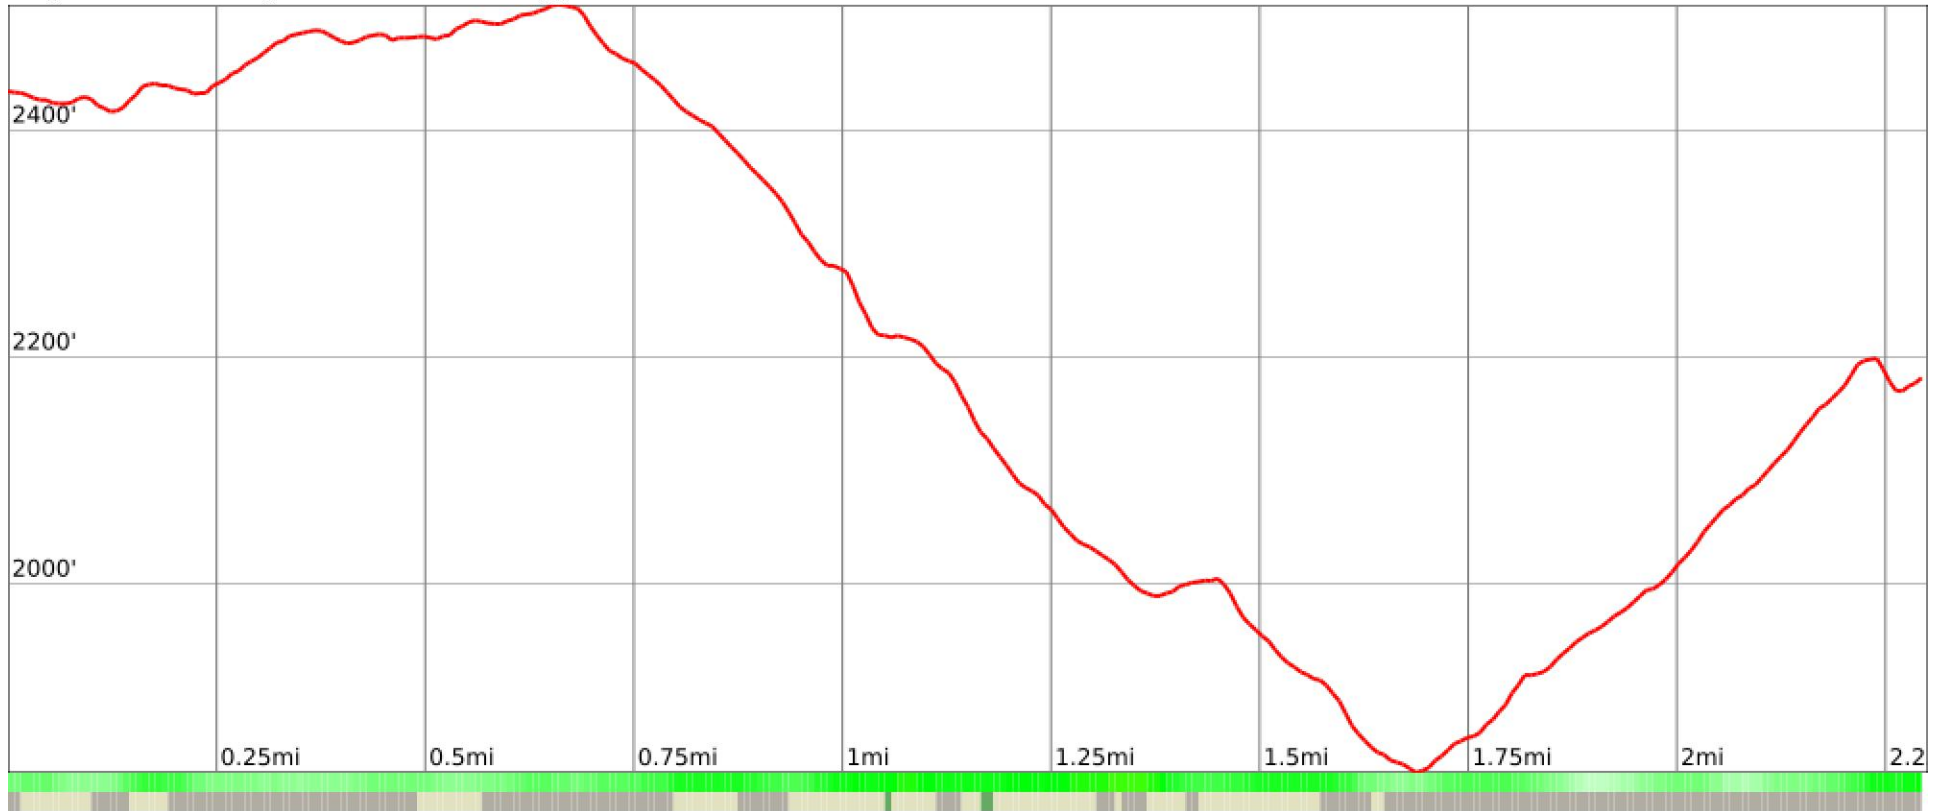

John's Family, Elk Trail

range 1831' to 2510' gain 525' loss 778' exaggeration 7.2x

Slope Angle (top), Land Cover (middle), Tree Cover (bottom)