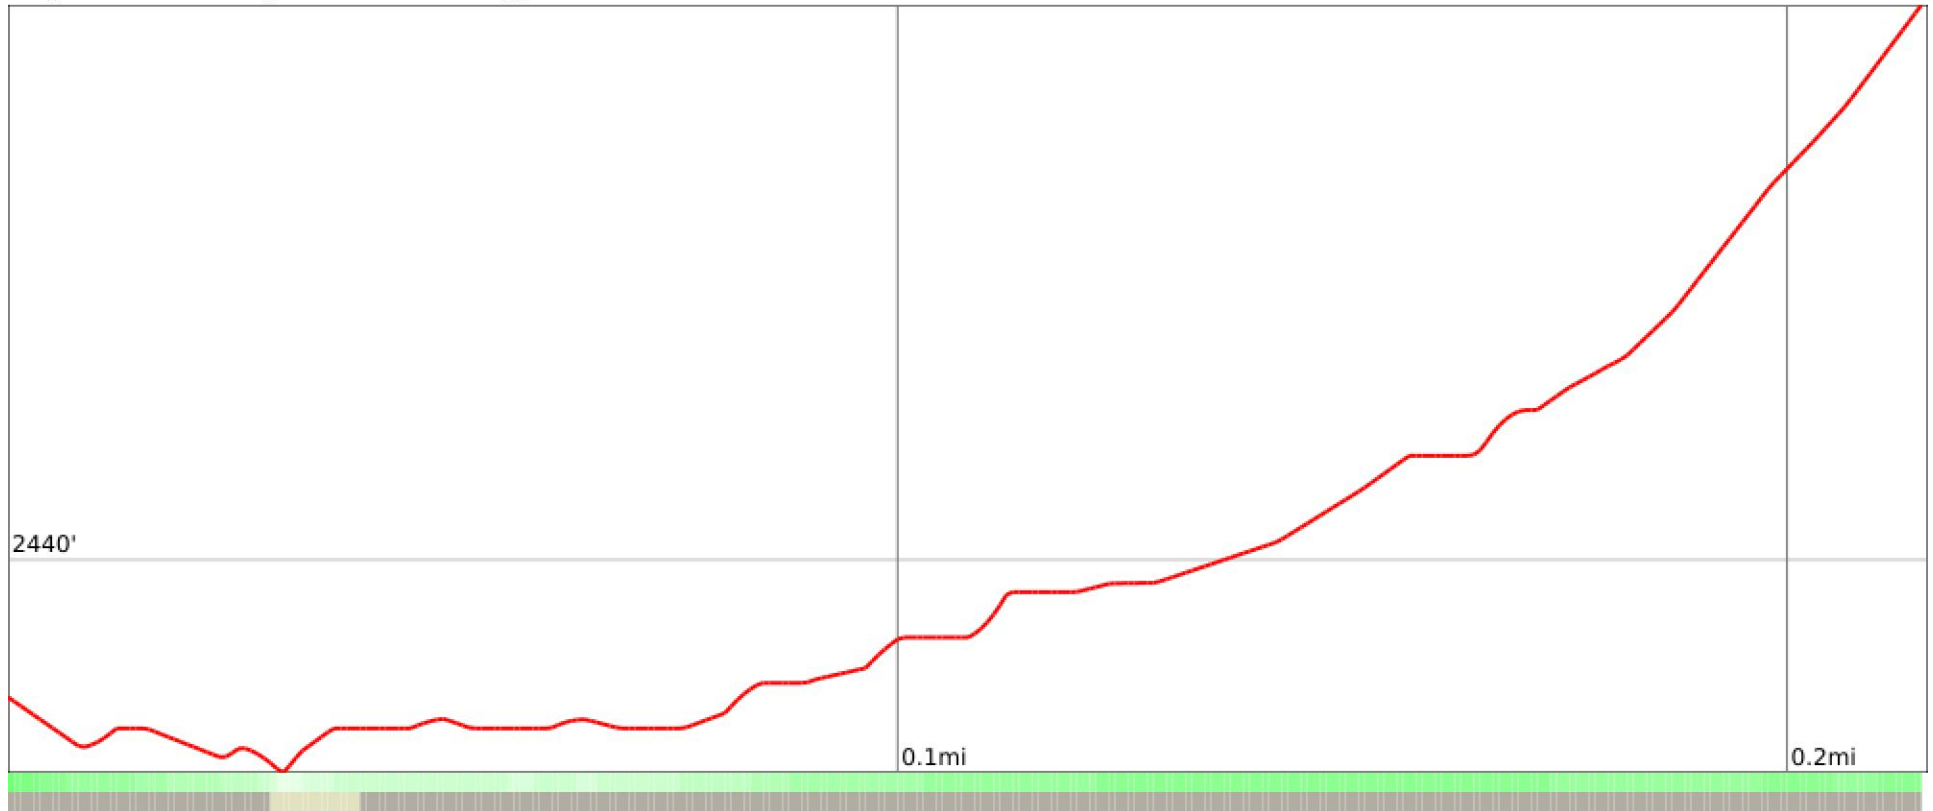

Johns Family, Cedar Trail

range 2425' to 2477' gain 56' loss 7' exaggeration 8.2x

Slope Angle (top), Land Cover (middle), Tree Cover (bottom)

Min 2425'
Avg 2440'
Max 2480'
Delta 55'

Min 2°
Avg 7°
Max 11°