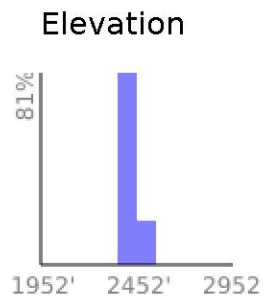

Johns Family, Cedar Trail

range 2425' to 2477' gain 56' loss 7' exaggeration 8.2x

Slope Angle (top), Land Cover (middle), Tree Cover (bottom)

Min 2425'
Avg 2440'
Max 2480'
Delta 55'

Min 2°
Avg 7°
Max 11°