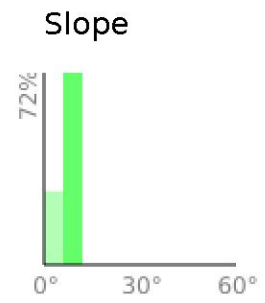

Johns Family, Cedar Trail

range 2425' to 2477' gain 56' loss 7' exaggeration 8.2x

Slope Angle (top), Land Cover (middle), Tree Cover (bottom)

Min 2425'
Avg 2440'
Max 2480'
Delta 55'

Min 2°
Avg 7°
Max 11°