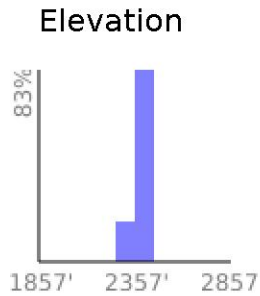

# Johns Family, Unnamed

range 2270' to 2441' gain 203' loss 33' exaggeration 4.3x

Slope Angle (top), Land Cover (middle), Tree Cover (bottom)

Min 2271'  
Avg 2394'  
Max 2443'  
Delta 172'

Min 4°  
Avg 11°  
Max 23°

### Land Cover

■ Barren 100%