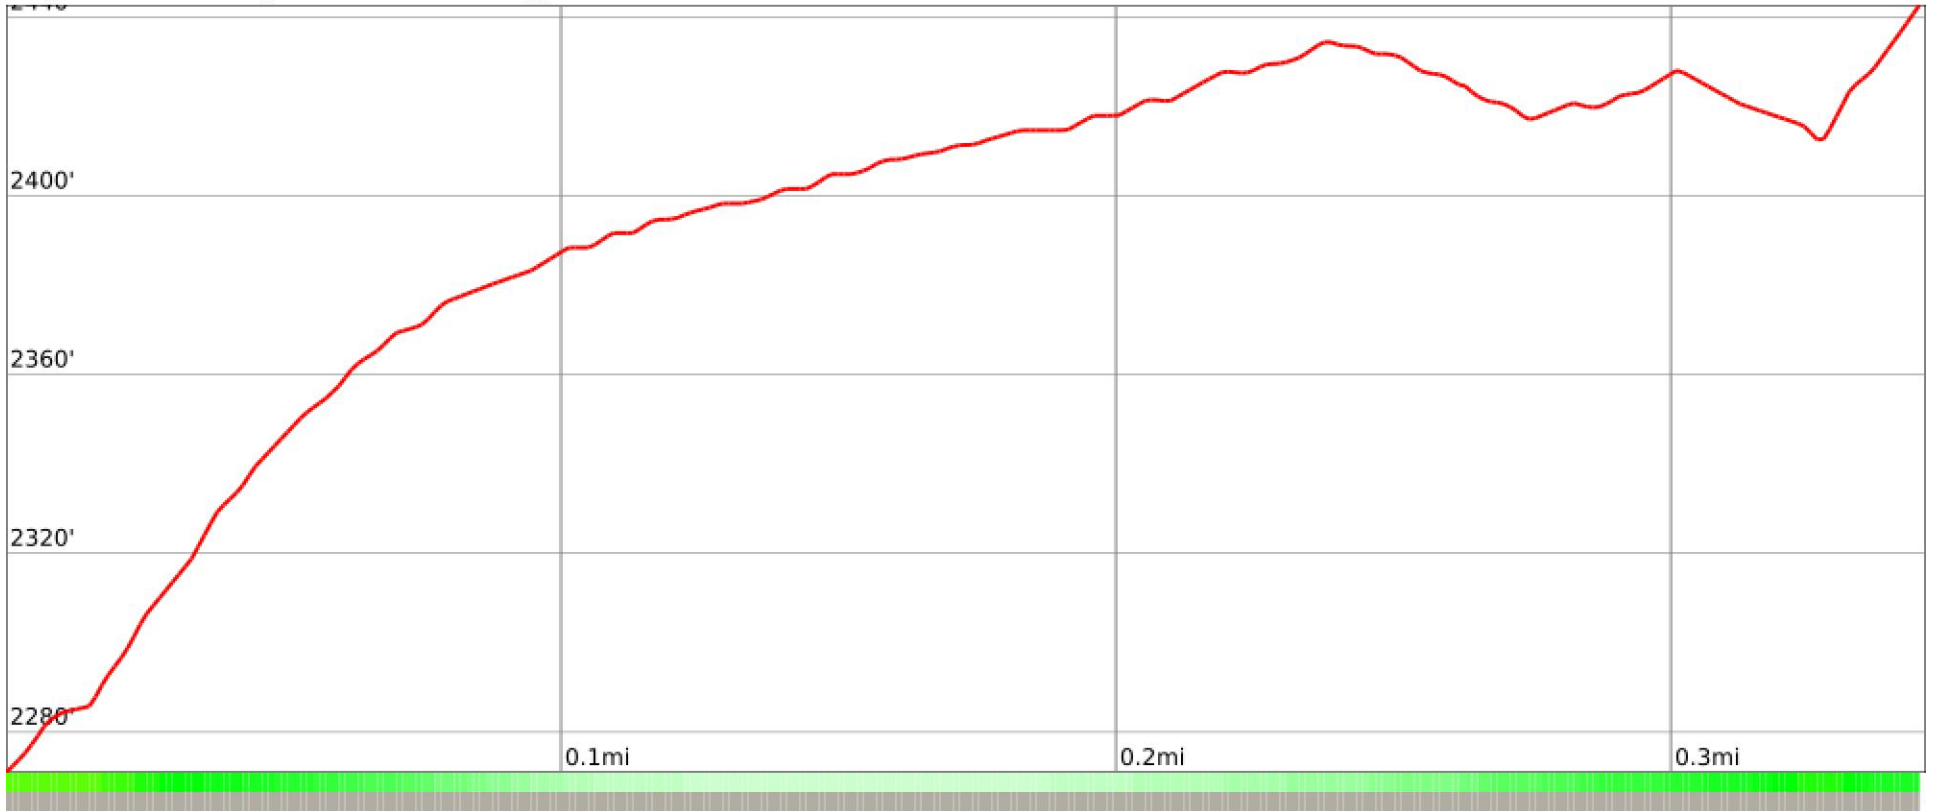

# Johns Family, Unnamed

range 2270' to 2441' gain 203' loss 33' exaggeration 4.3x

Slope Angle (top), Land Cover (middle), Tree Cover (bottom)

Min 2271'  
Avg 2394'  
Max 2443'  
Delta 172'

Min 4°  
Avg 11°  
Max 23°

### Land Cover

■ Barren 100%