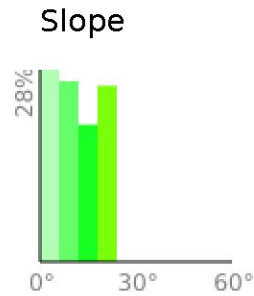

# Johns Family, Unnamed

range 2270' to 2441' gain 203' loss 33' exaggeration 4.3x

Slope Angle (top), Land Cover (middle), Tree Cover (bottom)

Min 2271'  
Avg 2394'  
Max 2443'  
Delta 172'

Min 4°  
Avg 11°  
Max 23°

### Land Cover

■ Barren 100%