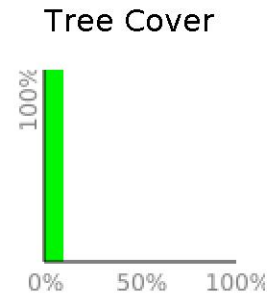

# Johns Family, Unnamed

range 2270' to 2441' gain 203' loss 33' exaggeration 4.3x

Slope Angle (top), Land Cover (middle), Tree Cover (bottom)

Min 2271'  
Avg 2394'  
Max 2443'  
Delta 172'

Min 4°  
Avg 11°  
Max 23°

### Land Cover

■ Barren 100%