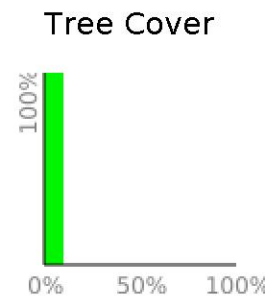

Eain Lamont, Mt Boucherie

range 1883' to 2464' gain 906' loss 906' exaggeration 9.1x

Slope Angle (top), Land Cover (middle), Tree Cover (bottom)

Min 1885'
Avg 2237'
Max 2464'
Delta 579'

Min 1°
Avg 15°
Max 25°

Land Cover

- Grassland 43%
- Barren 39%
- Forest 17%