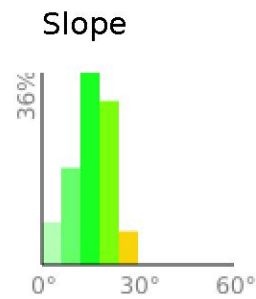

Eain Lamont, Mt Boucherie

range 1883' to 2464' gain 906' loss 906' exaggeration 9.1x

Slope Angle (top), Land Cover (middle), Tree Cover (bottom)

Min 1885'
Avg 2237'
Max 2464'
Delta 579'

Min 1°
Avg 15°
Max 25°

Land Cover

- Grassland 43%
- Barren 39%
- Forest 17%