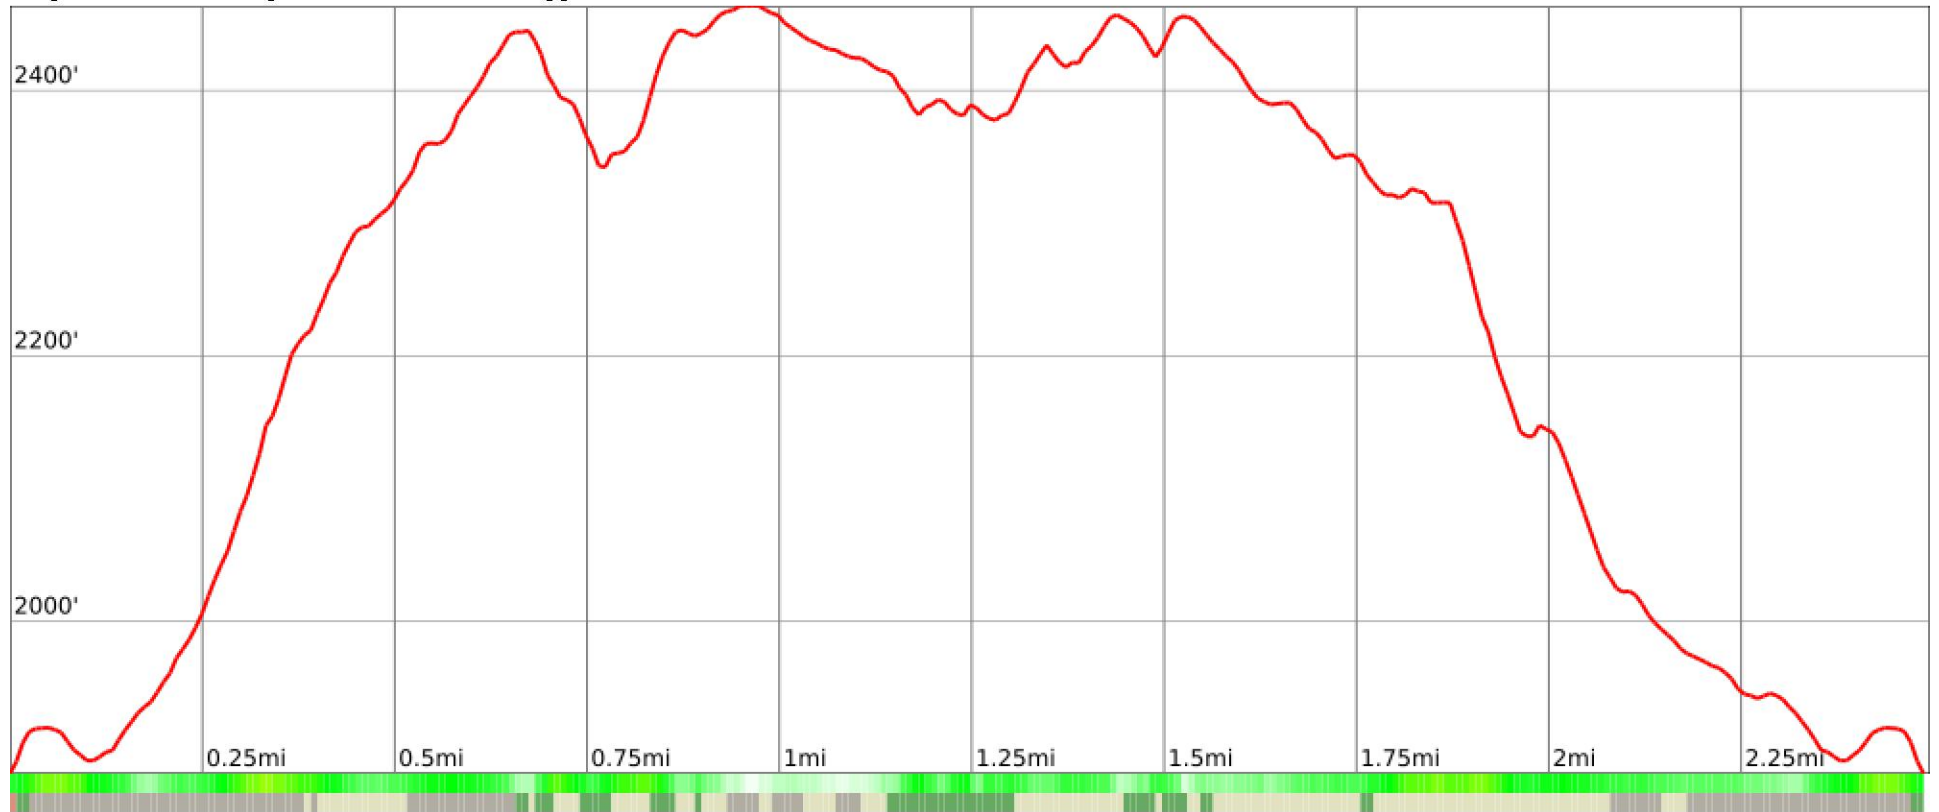

Eain Lamont, Mt Boucherie

range 1883' to 2464' gain 906' loss 906' exaggeration 9.1x

Slope Angle (top), Land Cover (middle), Tree Cover (bottom)

Min 1885'
Avg 2237'
Max 2464'
Delta 579'

Min 1°
Avg 15°
Max 25°

Land Cover

- Grassland 43%
- Barren 39%
- Forest 17%