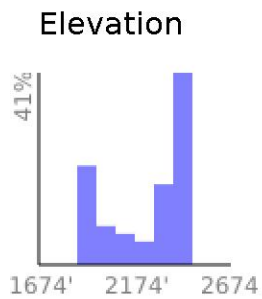

Eain Lamont, Mt Boucherie

range 1883' to 2464' gain 906' loss 906' exaggeration 9.1x

Slope Angle (top), Land Cover (middle), Tree Cover (bottom)

Min 1885'
Avg 2237'
Max 2464'
Delta 579'

Min 1°
Avg 15°
Max 25°

Land Cover

- Grassland 43%
- Barren 39%
- Forest 17%