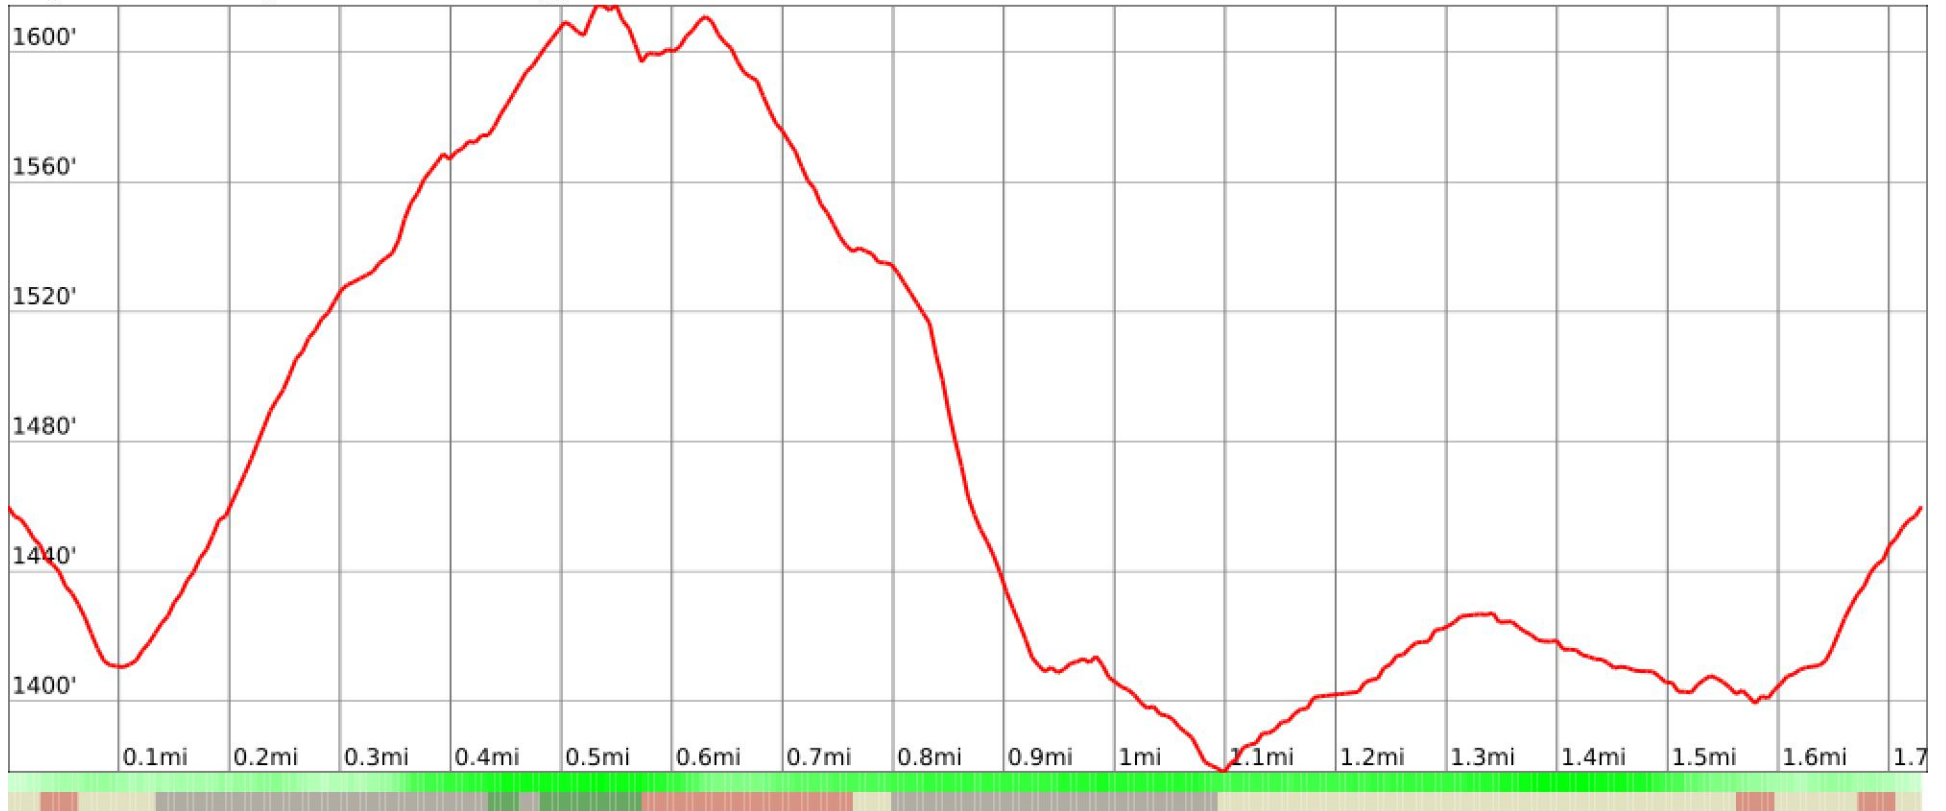

Mt Baldy, Base

range 1375' to 1614' gain 351' loss 351' exaggeration 15.5x

Slope Angle (top), Land Cover (middle), Tree Cover (bottom)