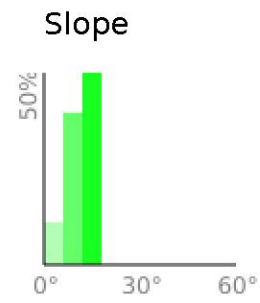

My Baldy, Spine

range 1434' to 1722' gain 292' loss 243' exaggeration 4.4x

Slope Angle (top), Land Cover (middle), Tree Cover (bottom)

Min 1435'
Avg 1608'
Max 1726'
Delta 291'

Min 2°
Avg 11°
Max 16°

Land Cover

- Barren 68%
- Forest 26%
- Grassland 6%