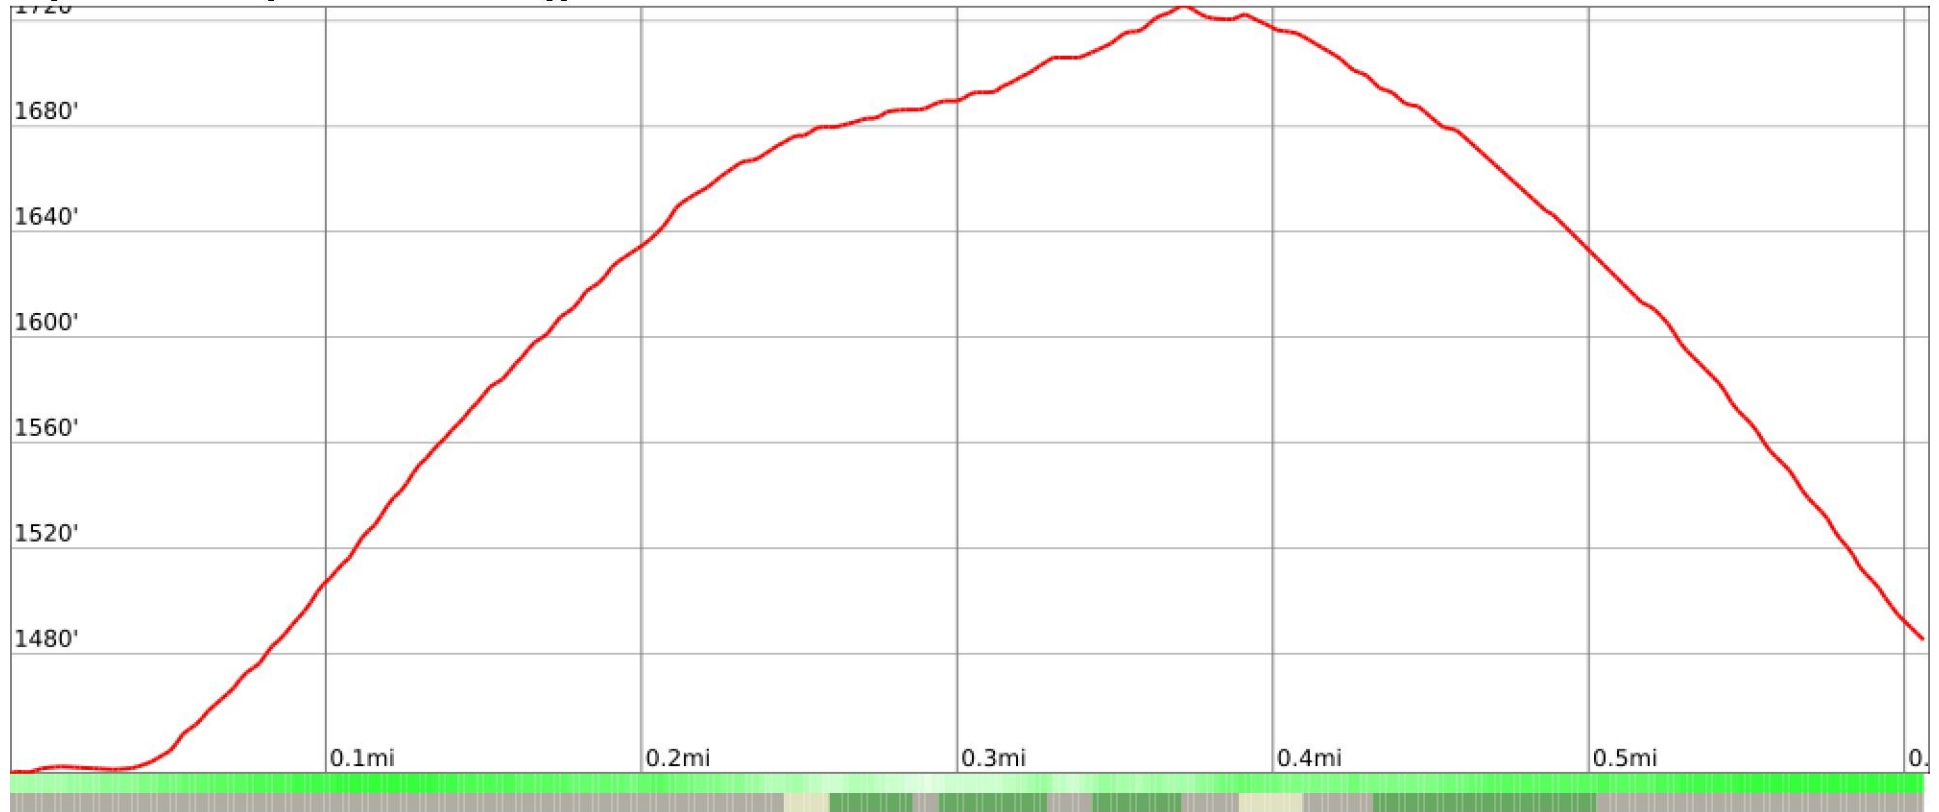

My Baldy, Spine

range 1434' to 1722' gain 292' loss 243' exaggeration 4.4x

Slope Angle (top), Land Cover (middle), Tree Cover (bottom)

Min 1435'
Avg 1608'
Max 1726'
Delta 291'

Min 2°
Avg 11°
Max 16°

Land Cover

- Barren 68%
- Forest 26%
- Grassland 6%