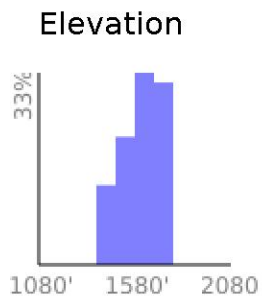

My Baldy, Spine

range 1434' to 1722' gain 292' loss 243' exaggeration 4.4x

Slope Angle (top), Land Cover (middle), Tree Cover (bottom)

Min 1435'
Avg 1608'
Max 1726'
Delta 291'

Min 2°
Avg 11°
Max 16°

Land Cover

- Barren 68%
- Forest 26%
- Grassland 6%