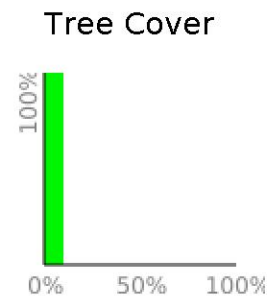

Kuipers Peak

range 2037' to 2192' gain 335' loss 335' exaggeration 18.9x

Slope Angle (top), Land Cover (middle), Tree Cover (bottom)

Min 2039'
Avg 2136'
Max 2192'
Delta 153'

Min 2°
Avg 7°
Max 14°

Land Cover