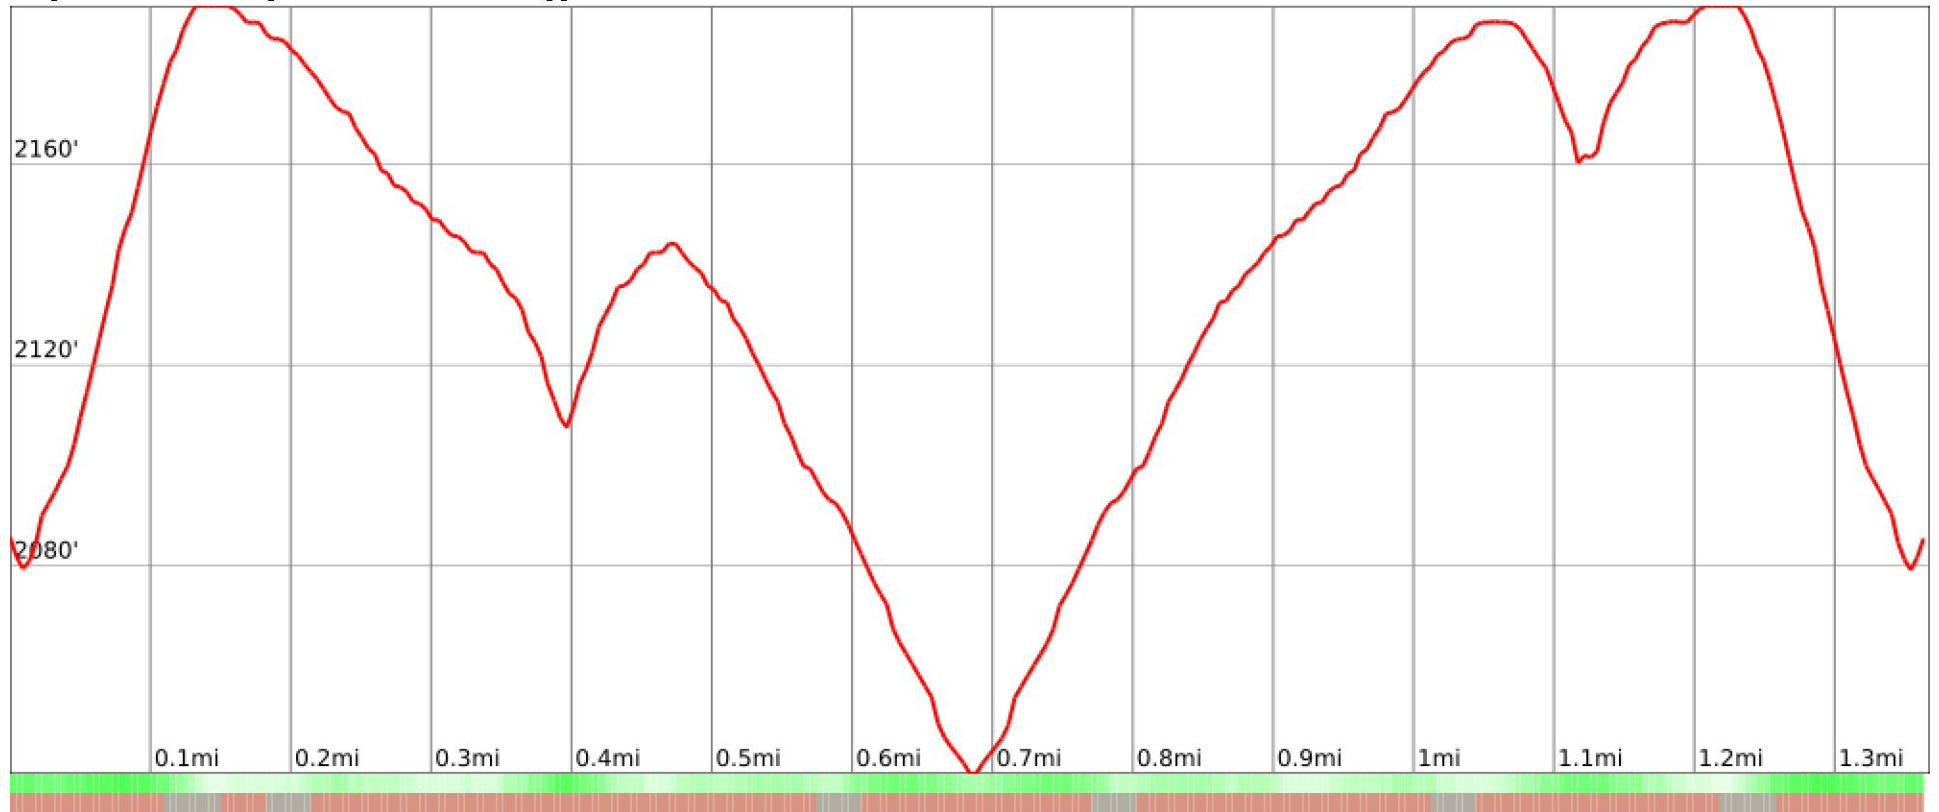

Kuipers Peak

range 2037' to 2192' gain 335' loss 335' exaggeration 18.9x

Slope Angle (top), Land Cover (middle), Tree Cover (bottom)

Min 2039'
Avg 2136'
Max 2192'
Delta 153'

Min 2°
Avg 7°
Max 14°

Land Cover

- Developed 85%
- Barren 15%