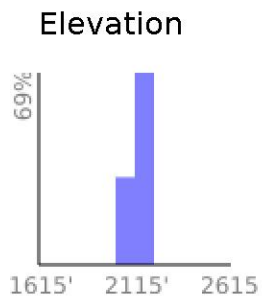

Kuipers Peak

range 2037' to 2192' gain 335' loss 335' exaggeration 18.9x

Slope Angle (top), Land Cover (middle), Tree Cover (bottom)

Min 2039'
Avg 2136'
Max 2192'
Delta 153'

Min 2°
Avg 7°
Max 14°

Land Cover