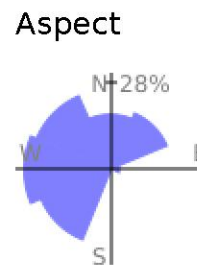

Kuipers Peak

range 2037' to 2192' gain 335' loss 335' exaggeration 18.9x

Slope Angle (top), Land Cover (middle), Tree Cover (bottom)

Min 2039'
Avg 2136'
Max 2192'
Delta 153'

Min 2°
Avg 7°
Max 14°

Land Cover