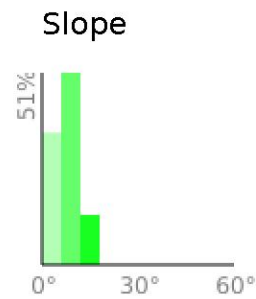

Kuipers Peak

range 2037' to 2192' gain 335' loss 335' exaggeration 18.9x

Slope Angle (top), Land Cover (middle), Tree Cover (bottom)

Min 2039'
Avg 2136'
Max 2192'
Delta 153'

Min 2°
Avg 7°
Max 14°

Land Cover