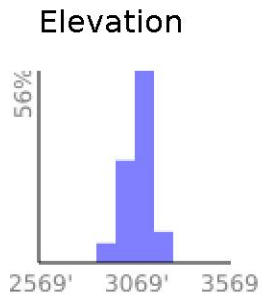

The Pillar Trail

range 2956' to 3179' gain 223' loss 223' exaggeration 3.3x

Slope Angle (top), Land Cover (middle), Tree Cover (bottom)

Min 2957'
Avg 3086'
Max 3181'
Delta 224'

Min 13°
Avg 26°
Max 32°

N 97%
E
S
W