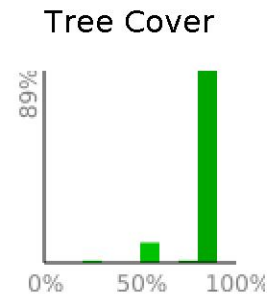

The Pillar Trail

range 2956' to 3179' gain 223' loss 223' exaggeration 3.3x

Slope Angle (top), Land Cover (middle), Tree Cover (bottom)

Min 2957'
Avg 3086'
Max 3181'
Delta 224'

Min 13°
Avg 26°
Max 32°

N 97%
E
S
W