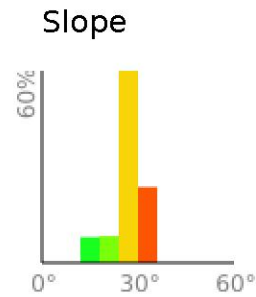

The Pillar Trail

range 2956' to 3179' gain 223' loss 223' exaggeration 3.3x

Slope Angle (top), Land Cover (middle), Tree Cover (bottom)

Min 2957'
Avg 3086'
Max 3181'
Delta 224'

Min 13°
Avg 26°
Max 32°

N 97%
E
S
W

Forest 99%
Developed 1%