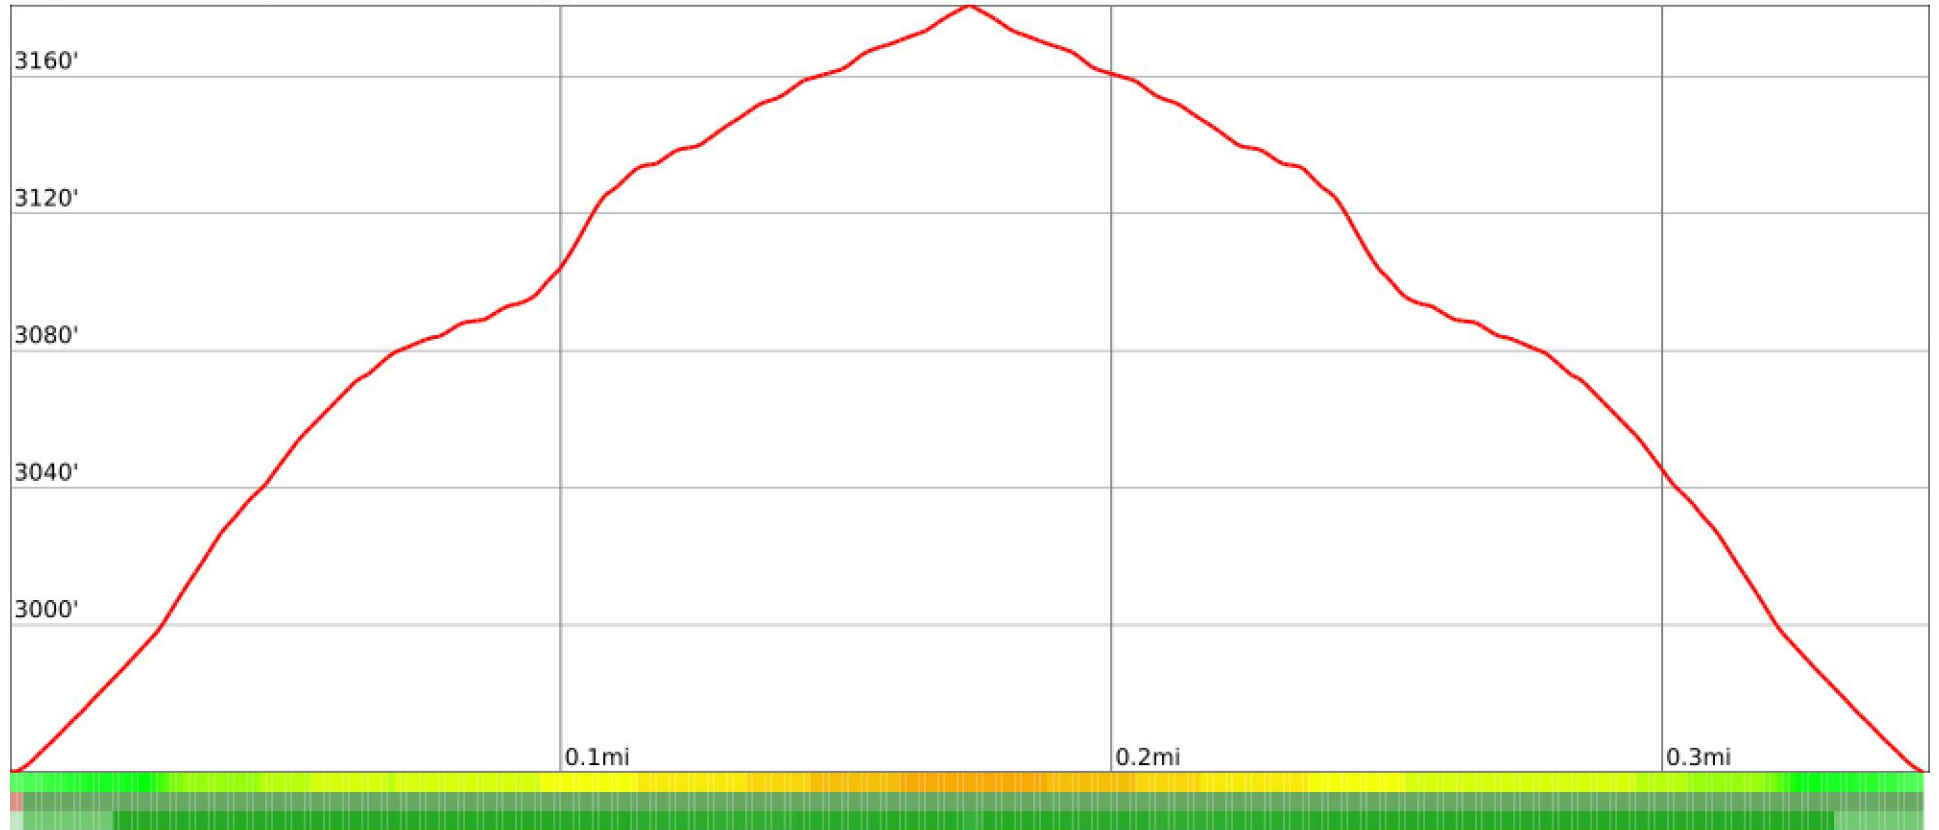

The Pillar Trail

range 2956' to 3179' gain 223' loss 223' exaggeration 3.3x

Slope Angle (top), Land Cover (middle), Tree Cover (bottom)

Min 2957'
Avg 3086'
Max 3181'
Delta 224'

Min 13°
Avg 26°
Max 32°

N 97%
E
S
W

Forest 99%
Developed 1%